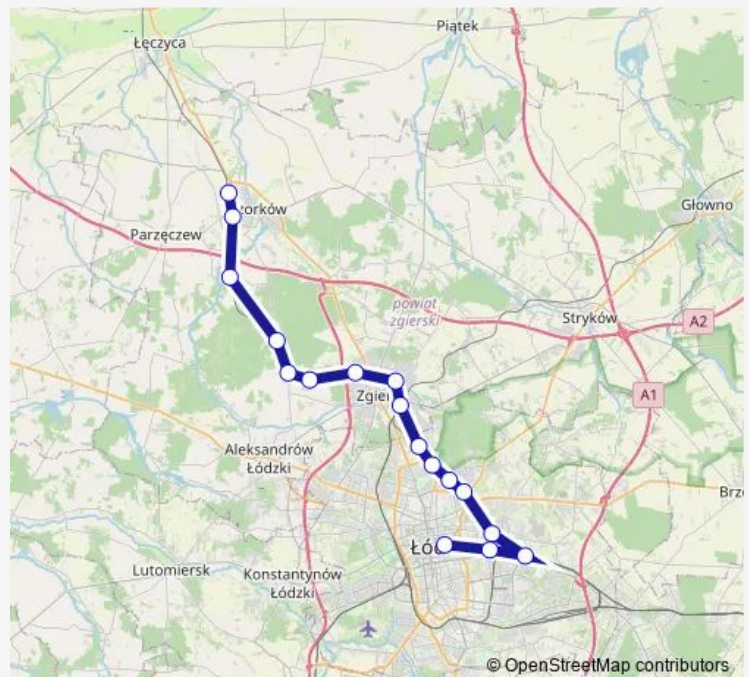

Rail LKA Ozorków - Łódź Fabryczna

Go to website

Direction

Ozorków — Łódź Fabryczna

17 stops

[Open route schedule](#)

- Ozorków
- Ozorków Nowe Miasto
- Chociszew
- Grotniki
- Jedlicze koło Zgierza
- Zgierz Kontrewers
- Zgierz Płn
- Zgierz Jaracza
- Zgierz
- Łódź Radogoszcz Wschód
- Łódź Arturówek
- Łódź Warszawska
- Łódź Marysin
- Łódź Stoki
- Łódź Widzew
- Łódź Niciarniana
- Łódź Fabryczna

Route schedule

Ozorków — Łódź Fabryczna

Monday	06:48-07:01
Tuesday	06:48-07:01
Wednesday	06:48-07:01
Thursday	06:48-07:01
Friday	06:48-07:01
Saturday	06:48
Sunday	06:48

Route info

Direction: Ozorków

Stops: 17

Trip Duration: 0 hour 56 min

LKA — Ozorków - Łódź Fabryczna

LKA Rail time schedules and route maps are available in an offline PDF at busmaps.com. Use the busmaps.com website to see live bus times, train schedule or subway schedule, and step-by-step directions for all public transit in Lodz