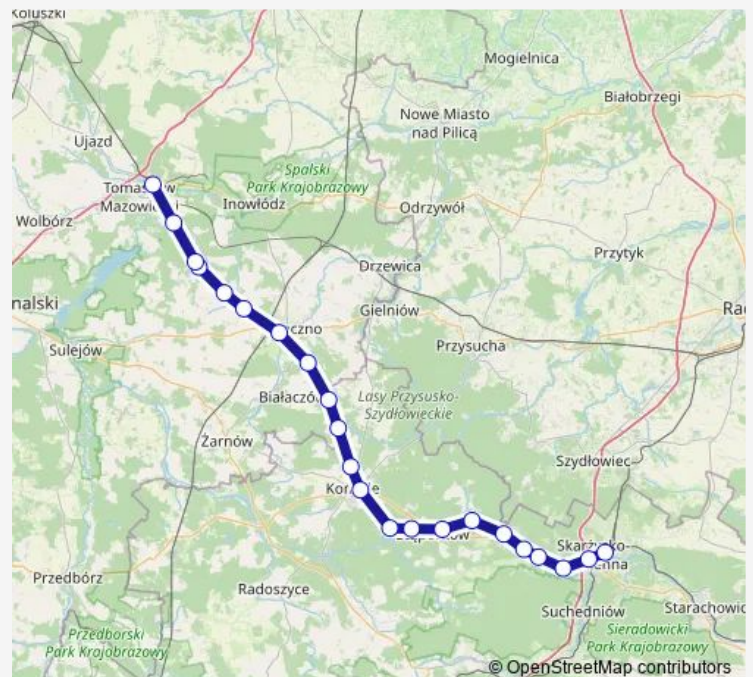

Tomaszówek

Bratków

Jeleń

Route schedule

Skarżysko-Kamienna — Tomaszów Mazowiecki

Monday 12:47-13:16

Tuesday 12:47-13:16

Wednesday 12:47-13:16

Thursday 12:47-13:16

Friday 12:47-13:16

Saturday 12:47-13:16

Sunday 12:47-13:16

Route info

Direction: Skarżysko-Kamienna

Stops: 22

Trip Duration: 2 hour 30 min