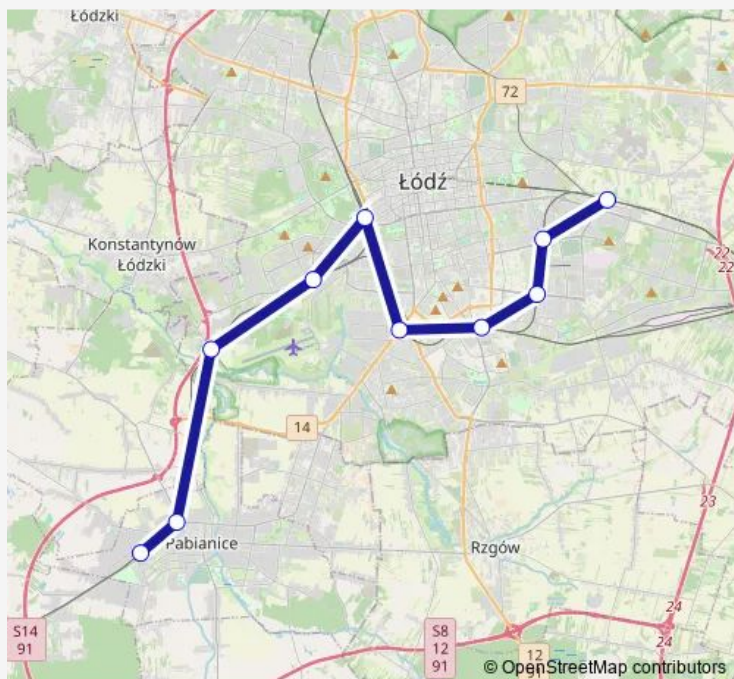

### Direction

Łódź Widzew — Pabianice

10 stops

[Open route schedule](#)

Łódź Widzew

Łódź Ząrzew

Łódź Dąbrowa

Łódź Chojny

Łódź Pabianicka

Łódź Kaliska

Łódź Retkinia

Łódź Lublinek

Pabianice Północne

Pabianice

### Route schedule

Łódź Widzew — Pabianice

Monday 05:42-07:55

Tuesday 05:42-07:55

Wednesday 05:42-07:55

Thursday 05:42-07:55

Friday 05:42-07:55

Saturday 07:22-10:10

### Route info

Direction: Łódź Widzew

Stops: 10

Trip Duration: 0 hour 39 min

LKA — Łódź Widzew - Pabianice

BusMaps