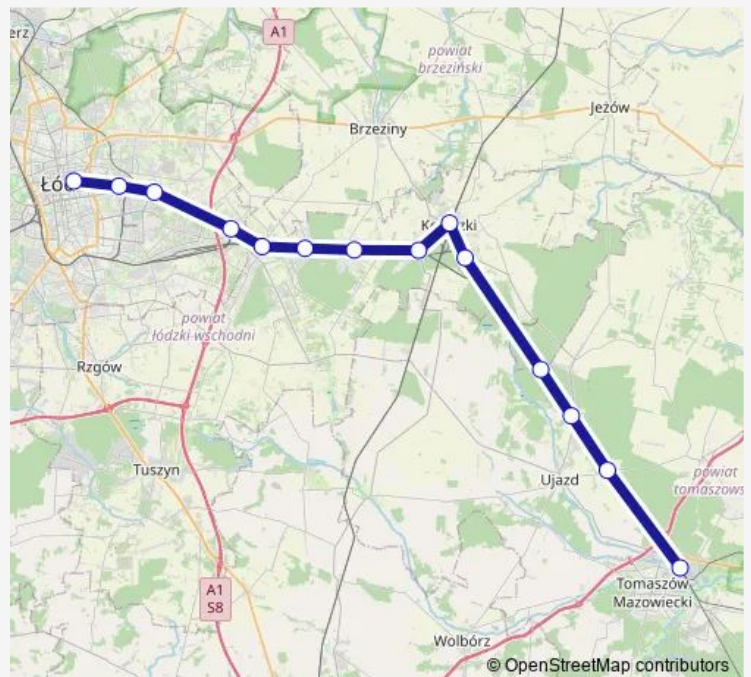

Łódź Andrzejów

Łódź Widzew

Łódź Niciarniana

Łódź Fabryczna

Route schedule

Tomaszów Mazowiecki — Łódź Fabryczna

Monday 04:30-19:19

Tuesday 04:30-19:19

Wednesday 04:30-19:19

Thursday 04:30-19:19

Friday 04:30-19:19

Saturday 04:30-19:19

Sunday 04:30-19:19

Route info

Direction: Tomaszów Mazowiecki

Stops: 14

Trip Duration: 1 hour 5 min

## Direction

Tomaszów Mazowiecki — Łódź Fabryczna

14 stops

[Open route schedule](#)

Tomaszów Mazowiecki

Skrzynki

Zaosie

Wykno