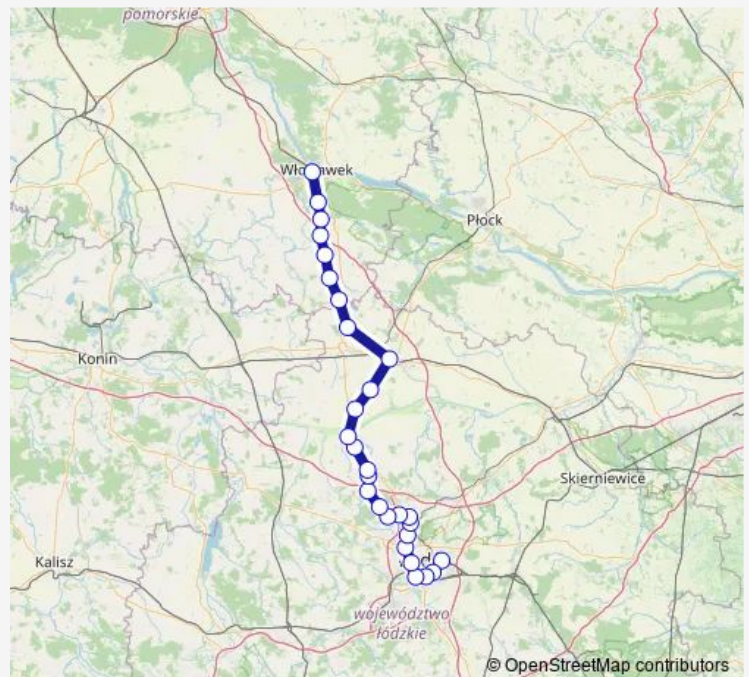

Łódź Kaliska

Łódź Żabieniec

Łódź Radogoszcz Zachód

Zgierz

Zgierz Jaracza

Zgierz Płn

Zgierz Kontrewers

Grotniki

Chociszew

Ozorków Nowe Miasto

Ozorków

Sierpów

Łęczyca

Gawrony

Witonia

Kutno

Ostrowy

Route schedule

Łódź Widzew — Włocławek

Monday	11:14
Tuesday	11:14
Wednesday	11:14
Thursday	11:14
Friday	11:14
Saturday	11:14
Sunday	11:14

Route info

Direction: Łódź Widzew

Stops: 28

Trip Duration: 2 hour 17 min

Rutkowice

Kaliska Kujawskie

Wiktorowo

Czerniewice

Gołaszewo Kujawskie

Warząchewka

Włocławek

LKA Rail time schedules and route maps are available in an offline PDF at busmaps.com. Use the busmaps.com website to see live bus times, train schedule or subway schedule, and step-by-step directions for all public transit in Lodz