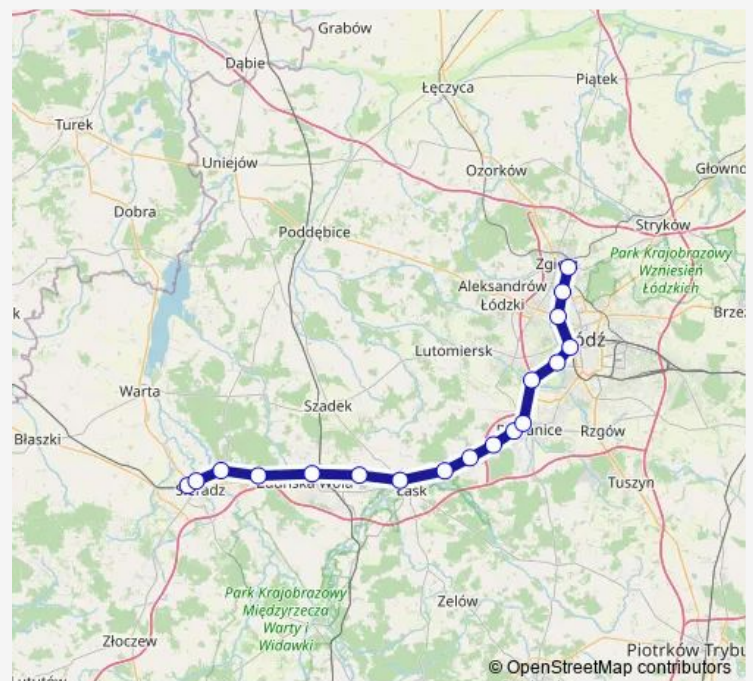

Pabianice

Pabianice Północne

Łódź Lublinek

Łódź Retkinia

Łódź Kaliska

Łódź Żabieniec

Łódź Radogoszcz Zachód

Zgierz

Route schedule

Sieradz — Zgierz

Monday 05:32-06:56

Tuesday 05:32-06:56

Wednesday 05:32-06:56

Thursday 05:32-06:56

Friday 05:32-06:56

Saturday 06:30-06:34

Sunday 06:30-06:34

Route info

Direction: Sieradz

Stops: 18

Trip Duration: 1 hour 18 min

■ LKA — Sieradz - Zgierz

LKA Rail time schedules and route maps are available in an offline PDF at busmaps.com. Use the busmaps.com website to see live bus times, train schedule or subway schedule, and step-by-step directions for all public transit in Pabianice