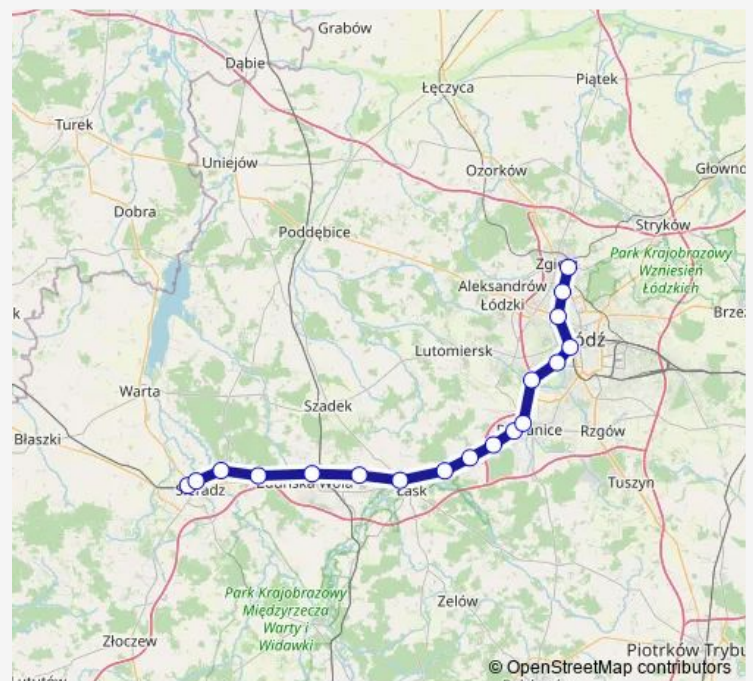

Pabianice

Pabianice Północne

Łódź Lublinek

Łódź Retkinia

Łódź Kaliska

Łódź Żabieniec

Łódź Radogoszcz Zachód

Zgierz

Route schedule

Sieradz — Zgierz

Monday 05:32-06:56

Tuesday 05:32-06:56

Wednesday 05:32-06:56

Thursday 05:32-06:56

Friday 05:32-06:56

Saturday 06:30-06:34

Sunday 06:30-06:34

Route info

Direction: Sieradz

Stops: 18

Trip Duration: 1 hour 18 min

■ Lka — Sieradz - Zgierz

Lka Rail time schedules and route maps are available in an offline PDF at busmaps.com. Use the busmaps.com website to see live bus times, train schedule or subway schedule, and step-by-step directions for all public transit in Pabianice