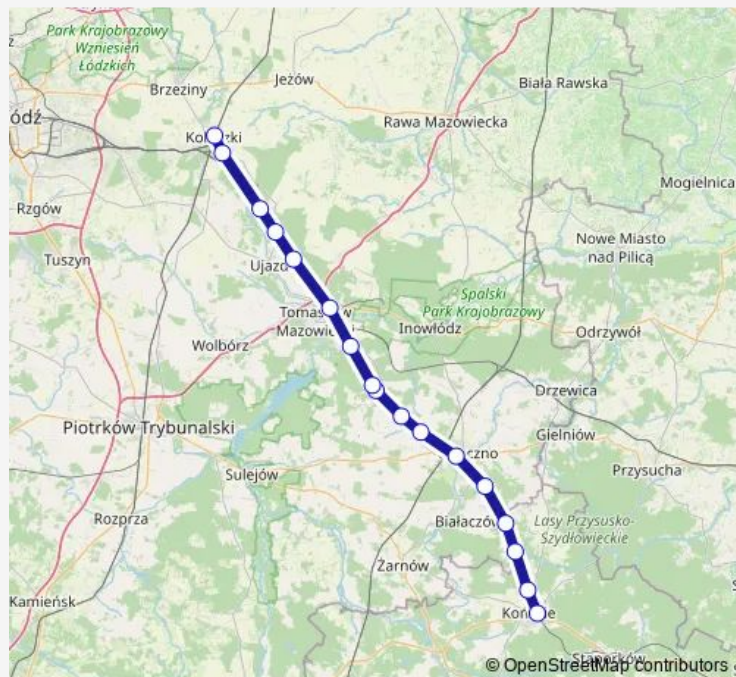

Końskie — Koluszki

Monday 16:20

Tuesday 16:20

Wednesday 16:20

Thursday 16:20

Friday 16:20

Saturday 16:20

Sunday 16:20

Route info

Direction: Końskie

Stops: 17

Trip Duration: 1 hour 42 min

Lka — Końskie - Koluszki

Lka Rail time schedules and route maps are available in an offline PDF at busmaps.com. Use the busmaps.com website to see live bus times, train schedule or subway schedule, and step-by-step directions for all public transit in Tomaszow Mazowiecki