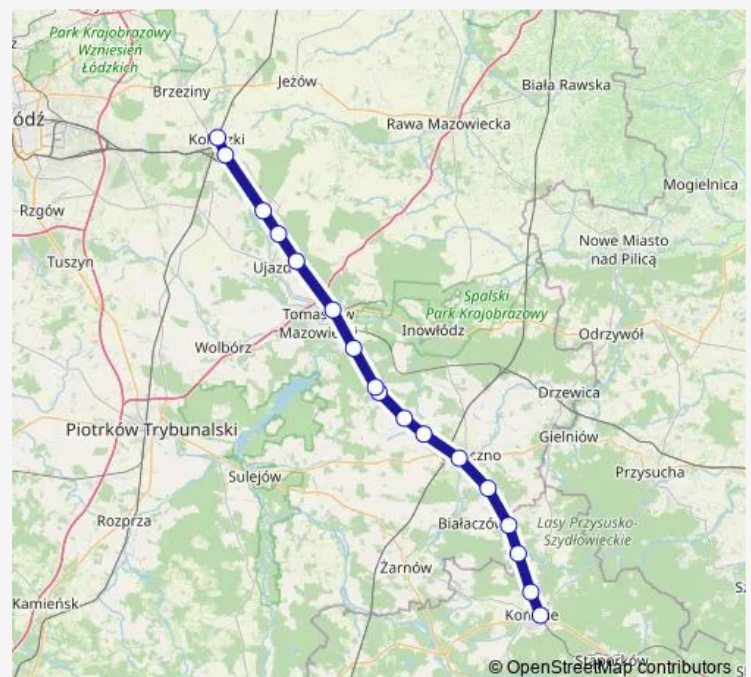

Jeleń

Tomaszów Mazowiecki

Skrzynki

Zaosie

Wykno

Słotwiny

Koluszki

Route schedule

Końskie — Koluszki

Monday 16:20

Tuesday 16:20

Wednesday 16:20

Thursday 16:20

Friday 16:20

Saturday 16:20

Sunday 16:20

Route info

Direction: Końskie

Stops: 17

Trip Duration: 1 hour 42 min

LKA — Końskie - Koluszki

LKA Rail time schedules and route maps are available in an offline PDF at busmaps.com. Use the busmaps.com website to see live bus times, train schedule or subway schedule, and step-by-step directions for all public transit in Tomaszow Mazowiecki