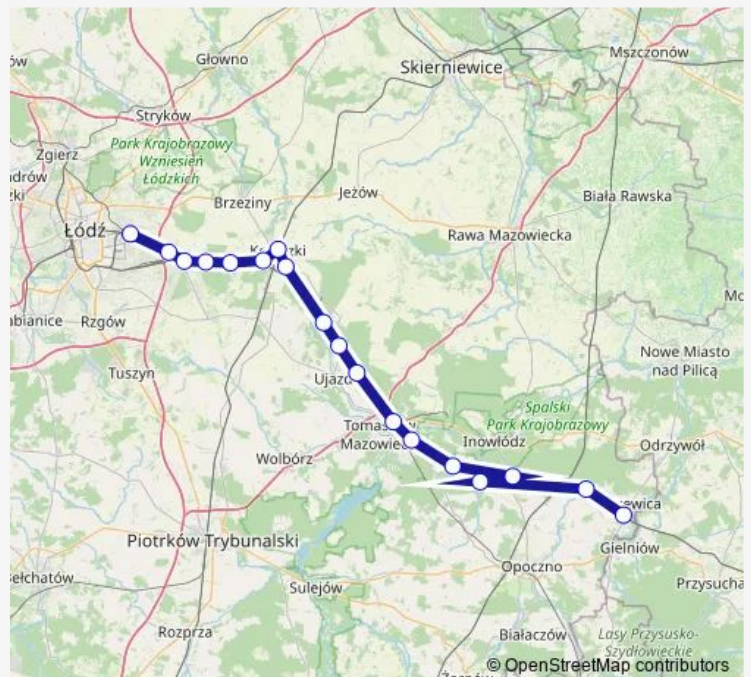

Słotwiny

Koluszki

Żakowice

Gałkówek

Justynów

Bedoń

Łódź Andrzejów

Łódź Widzew

Route schedule

Drzewica — Łódź Widzew

Monday 14:10

Tuesday 14:10

Wednesday 14:10

Thursday 14:10

Friday 14:10

Saturday 14:10

Sunday 14:10

Route info

Direction: Drzewica

Stops: 18

Trip Duration: 2 hour 7 min

 LKA — Łódź Widzew - Drzewica

BusMaps

Direction

Łódź Widzew — Drzewica

18 stops

[Open route schedule](#)

Łódź Widzew

Łódź Andrzejów

Bedoń

Justynów

Gałkówek