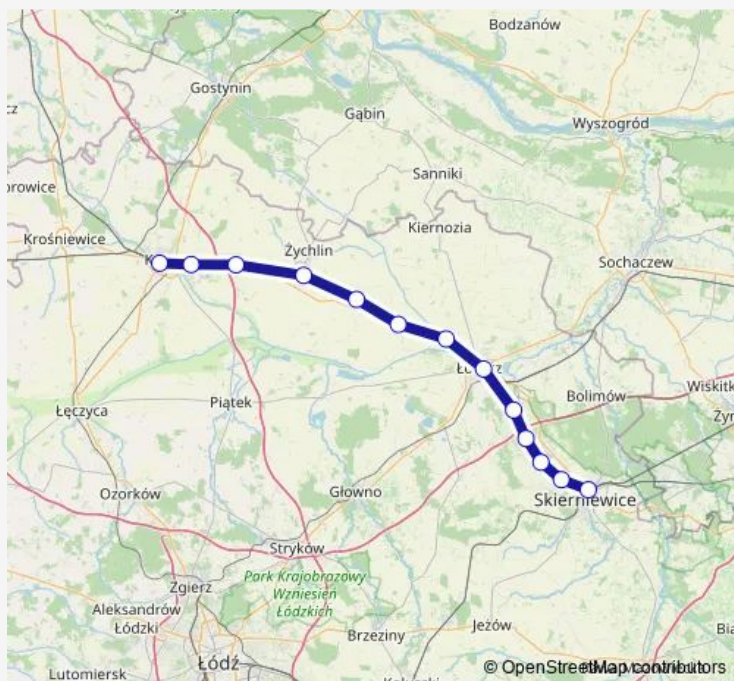

Rail LKA Skierniewice - Kutno

[Go to website](#)

Direction

Kutno — Skierniewice

13 stops

[Open route schedule](#)

- Kutno
- Skłęczki
- Złotniki Kutnowskie
- Żychlin
- Zosinów
- Jackowice
- Niedźwiada Łowicka
- Łowicz Główny
- Bobrowniki
- Bełchów
- Sierakowice Skierniewickie
- Mokra
- Skierniewice

Route schedule

Kutno — Skierniewice

Monday	04:25-20:32
Tuesday	04:25-20:32
Wednesday	04:25-20:32
Thursday	04:25-20:32
Friday	04:25-20:32
Saturday	04:25-20:32
Sunday	04:25-20:32

Route info

Direction: Kutno

Stops: 13

Trip Duration: 0 hour 57 min

LKA — Skierniewice - Kutno

Direction

Skierniewice — Kutno

13 stops

[Open route schedule](#)

Skierniewice

Wednesday 04:22-21:47

Thursday 04:22-21:47

Friday 04:22-21:47

Saturday 04:22-21:47

Sunday 04:22-21:47

Route info

Direction: Skierniewice

Stops: 13