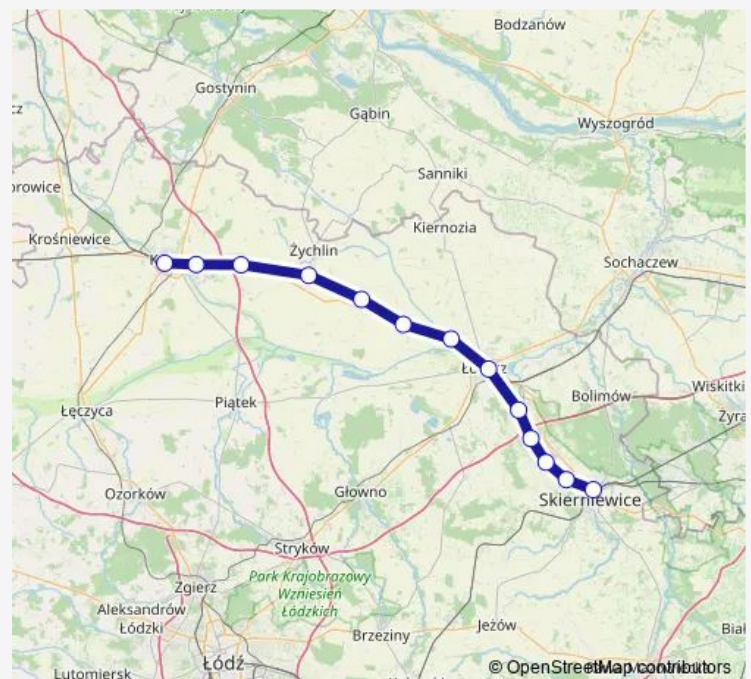

Skierniewice

### Route schedule

Kutno — Skierniewice

Monday 04:25-20:32

Tuesday 04:25-20:32

Wednesday 04:25-20:32

Thursday 04:25-20:32

Friday 04:25-20:32

Saturday 04:25-20:32

### Route info

Direction: Kutno

Stops: 13

Trip Duration: 0 hour 57 min

Lka — Skierniewice - Kutno