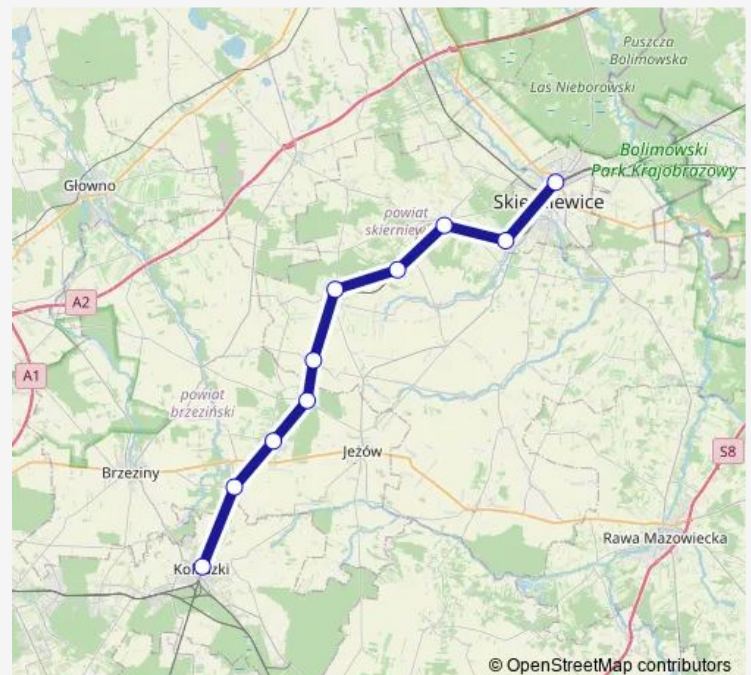

## Rail LKA Skierniewice - Koluszki

[Go to website](#)**Direction**

Skierniewice — Koluszki

10 stops

[Open route schedule](#)

Skierniewice

Dąbrowice Skierniewickie

Maków

Płyćwia

Lipce Reymontowskie

Krosnowa

Przyłęk Duży

Rogów

Wąгры

Koluszki

## Route schedule

Skierniewice — Koluszki

Monday 15:11

Tuesday 15:11

Wednesday 15:11

Thursday 15:11

Friday 15:11

Saturday 15:11-15:50

## Route info

Direction: Skierniewice

Stops: 10

Trip Duration: 0 hour 39 min

© OpenStreetMap contributors

LKA — Skierniewice - Koluszki

**BusMaps**

LKA Rail time schedules and route maps are available in an offline PDF at [busmaps.com](https://busmaps.com). Use the [busmaps.com](https://busmaps.com) website to see live bus times, train schedule or subway schedule, and step-by-step directions for all public transit in Skierniewice