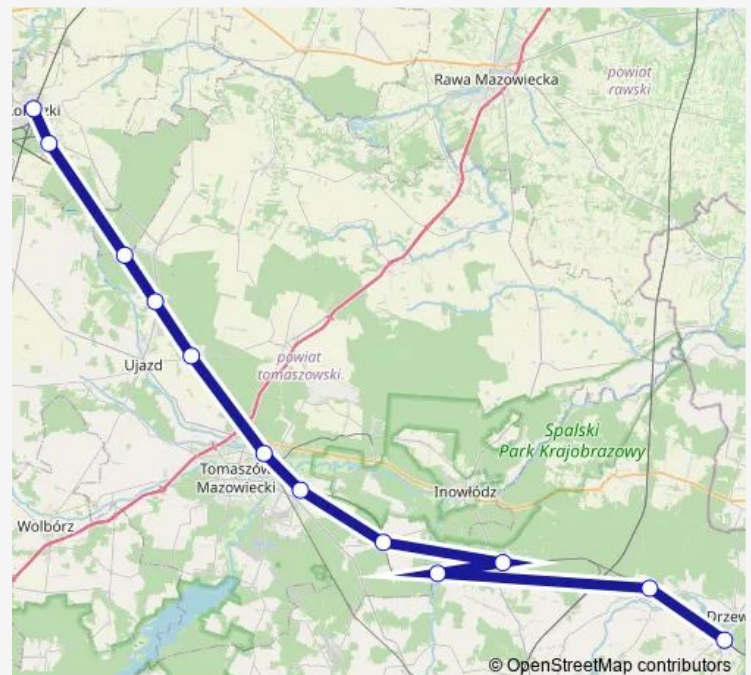

**Rail Lka Koluszki - Drzewica**[Go to website](#)**Direction**

Koluszki — Drzewica

12 stops

[Open route schedule](#)

Koluszki

Słotwiny

Wykno

Zaosie

**Route schedule**

Koluszki — Drzewica

Monday 21:03-22:18

Tuesday 21:03-22:18

Wednesday 21:03-22:18

Thursday 21:03-22:18

Friday 21:03-22:18

Saturday —

Sunday —

**Route info**

Direction: Koluszki

Stops: 12

Trip Duration: 1 hour 52 min

Lka — Koluszki - Drzewica

**BusMaps**

Lka Rail time schedules and route maps are available in an offline PDF at [busmaps.com](https://busmaps.com). Use the [busmaps.com](https://busmaps.com) website to see live bus times, train schedule or subway schedule, and step-by-step directions for all public transit in Tomaszow Mazowiecki