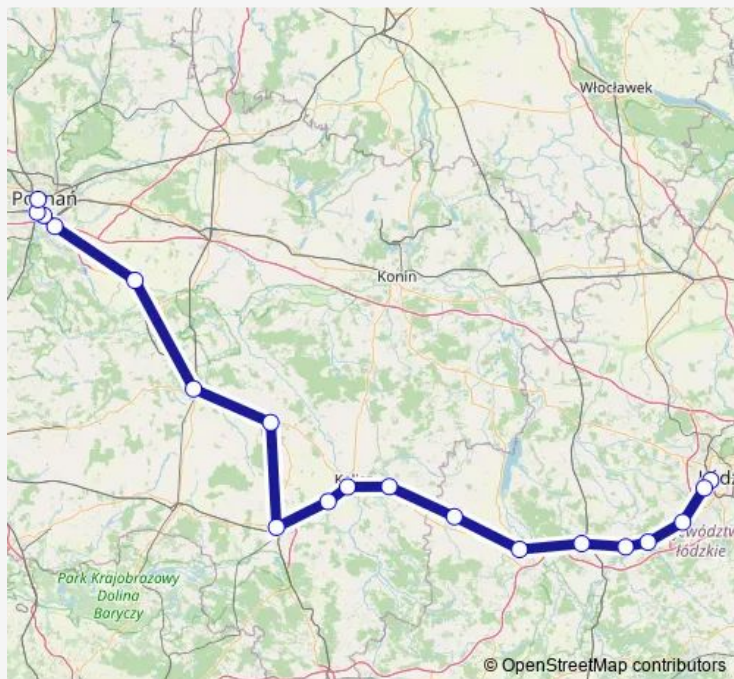

Direction

Łódź Kaliska — Poznań Główny

19 stops

[Open route schedule](#)

Łódź Kaliska

Łódź Retkinia

Pabianice

Kolumna

Pleszew

Jarocin

Środa Wielkopolska

Poznań Krzesiny

Poznań Starołęka

Poznań Dębina

Poznań Główny

Route schedule

Łódź Kaliska — Poznań Główny

Monday	—
Tuesday	—
Wednesday	—
Thursday	—
Friday	09:45
Saturday	09:45
Sunday	09:45

Route info

Direction: Łódź Kaliska

Stops: 19

Trip Duration: 3 hour 13 min

LKA Rail time schedules and route maps are available in an offline PDF at busmaps.com. Use the busmaps.com website to see live bus times, train schedule or subway schedule, and step-by-step directions for all public transit in Poznan