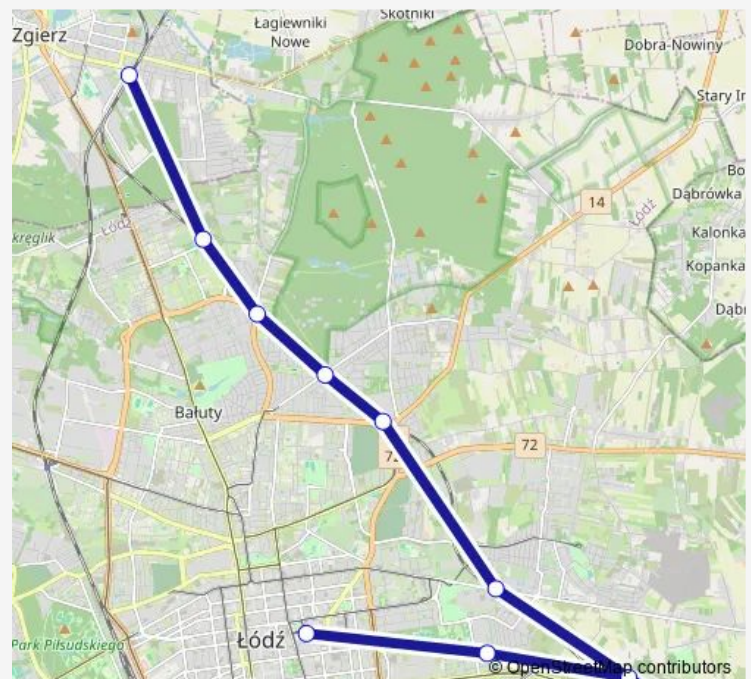

## Rail LKA Łódź Fabryczna - Zgierz

[Go to website](#)**Direction**

Łódź Fabryczna — Zgierz

9 stops

[Open route schedule](#)

Łódź Fabryczna

Łódź Niciarniana

Łódź Widzew

Łódź Stoki

Łódź Marysin

Łódź Warszawska

Łódź Arturówek

Łódź Radogoszcz Wschód

Zgierz

## Route schedule

Łódź Fabryczna — Zgierz

Monday 16:10

Tuesday 16:10

Wednesday 16:10

Thursday 16:10

Friday 16:10

Saturday 16:10

## Route info

Direction: Łódź Fabryczna

Stops: 9

Trip Duration: 0 hour 29 min

LKA — Łódź Fabryczna - Zgierz

BusMaps

LKA Rail time schedules and route maps are available in an offline PDF at [busmaps.com](https://busmaps.com). Use the [busmaps.com](https://busmaps.com) website to see live bus times, train schedule or subway schedule, and step-by-step directions for all public transit in Lodz