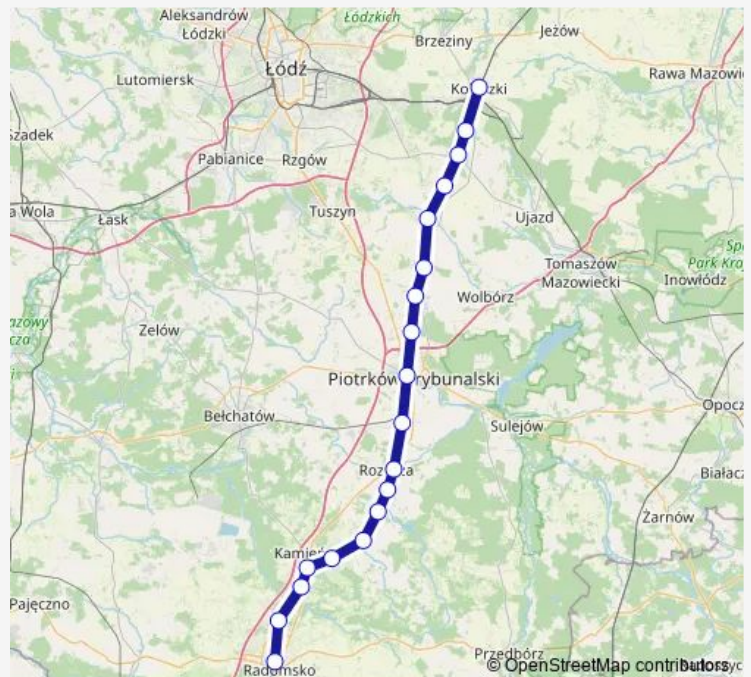

Wilkoszewice

Gorzkowice

Gorzędów

Kamieńsk

Gomunice

Dobryszyce k/Radomska

Radomsko

Route schedule

Koluszki — Radomsko

Monday 07:14-20:42

Tuesday 07:14-20:42

Wednesday 07:14-20:42

Thursday 07:14-20:42

Friday 07:14-20:42

Saturday 07:14-20:42

Sunday 07:14-20:42

Route info

Direction: Koluszki

Stops: 19

Trip Duration: 1 hour 12 min

LKA — Radomsko - Koluszki