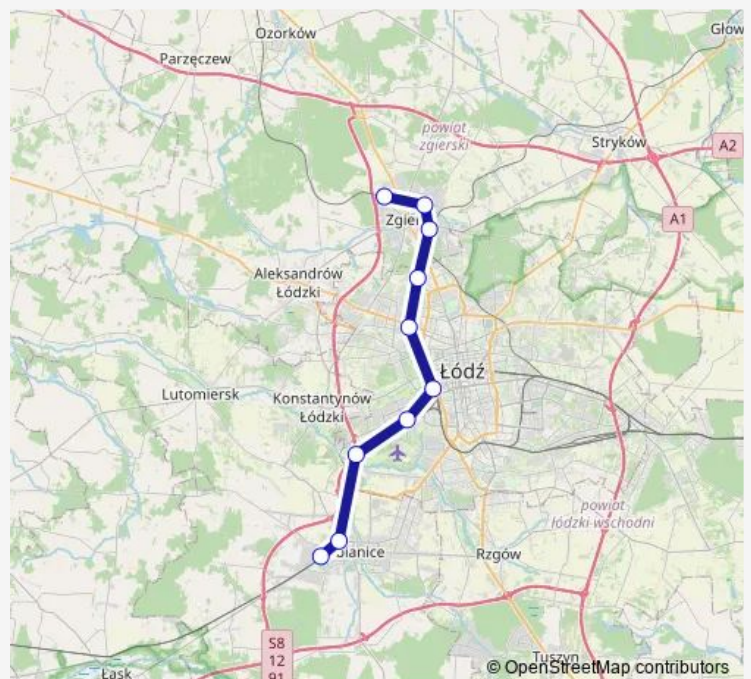

Rail LKA Zgierz Płn - Pabianice

[Go to website](#)

Direction

Zgierz Płn — Pabianice

10 stops

[Open route schedule](#)

Zgierz Płn

Zgierz Jaracza

Zgierz

Łódź Radogoszcz Zachód

Łódź Żabieniec

Łódź Kaliska

Łódź Retkinia

Łódź Lublinek

Pabianice Północne

Pabianice

Route schedule

Zgierz Płn — Pabianice

Monday	12:58
Tuesday	12:58
Wednesday	12:58
Thursday	12:58
Friday	12:58
Saturday	—
Sunday	—

Route info

Direction: Zgierz Płn

Stops: 10

Trip Duration: 0 hour 36 min

■ LKA — Zgierz Płn - Pabianice

LKA Rail time schedules and route maps are available in an offline PDF at busmaps.com. Use the busmaps.com website to see live bus times, train schedule or subway schedule, and step-by-step directions for all public transit in Zgierz