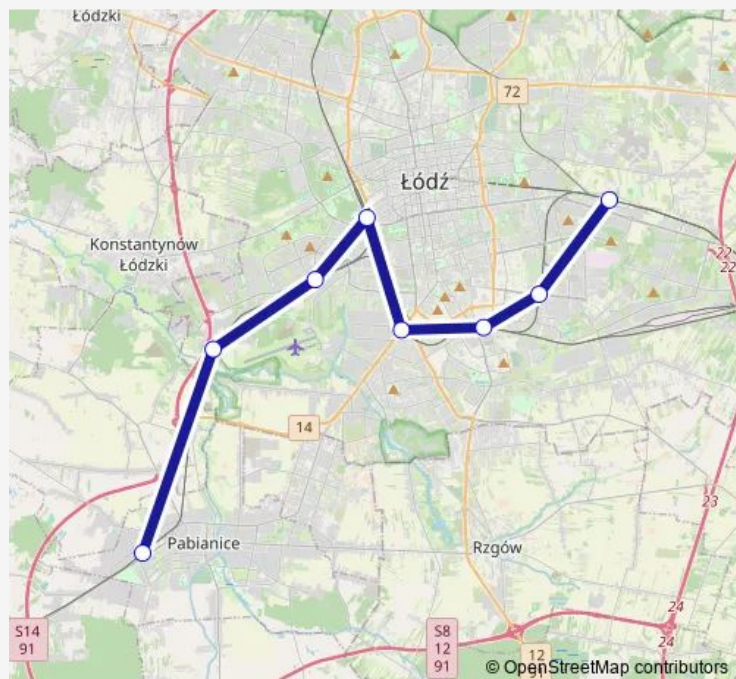

Rail LKA Pabianice - Łódź Widzew

[Go to website](#)

Direction

Pabianice — Łódź Widzew

8 stops

[Open route schedule](#)

Pabianice

Łódź Lublinek

Łódź Retkinia

Łódź Kaliska

Łódź Pabianicka

Łódź Chojny

Łódź Dąbrowa

Łódź Widzew

Route schedule

Pabianice — Łódź Widzew

Monday 07:26-14:58

Tuesday 07:26-14:58

Wednesday 07:26-14:58

Thursday 07:26-14:58

Friday 07:26-14:58

Saturday —

Sunday —

Route info

Direction: Pabianice

Stops: 8

Trip Duration: 0 hour 37 min

LKA — Pabianice - Łódź Widzew

LKA Rail time schedules and route maps are available in an offline PDF at busmaps.com. Use the busmaps.com website to see live bus times, train schedule or subway schedule, and step-by-step directions for all public transit in Lodz