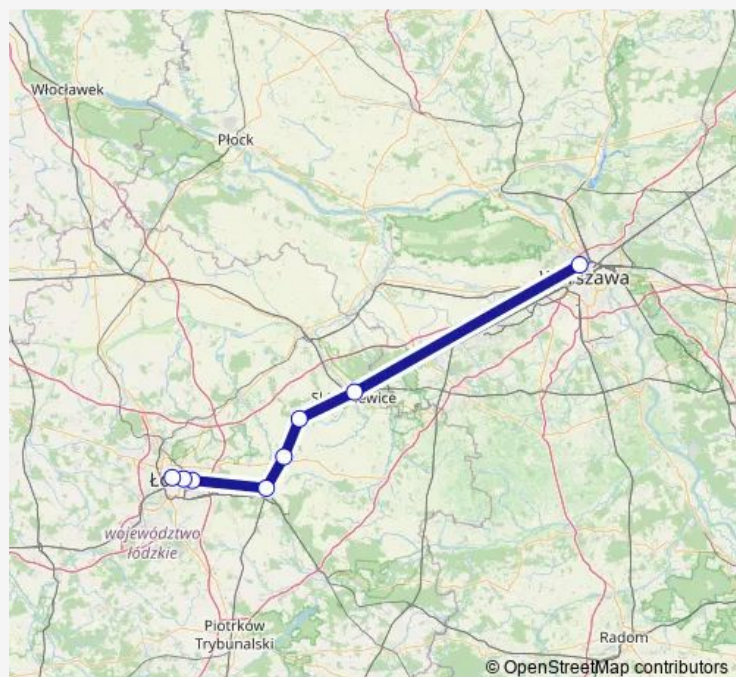

Rail LKA Warszawa Gdańska - Łódź Fabryczna

[Go to website](#)**Direction**

Warszawa Gdańska — Łódź Fabryczna

8 stops

[Open route schedule](#)

Warszawa Gdańska

Skierniewice

Lipce Reymontowskie

Tuesday 20:22-22:04

Wednesday 20:22-22:04

Thursday 20:22-22:04

Friday 20:22-22:04

Saturday 20:22-22:04

Sunday 20:22-22:04

Route info

Direction: Warszawa Gdańska

Stops: 8

Trip Duration: 1 hour 30 min

Direction

Łódź Fabryczna — Warszawa Gdańska

7 stops

[Open route schedule](#)

Łódź Fabryczna

Łódź Niciarniana

Łódź Widzew

Koluszki

Rogów

Skierniewice

Warszawa Gdańska

Route schedule

Łódź Fabryczna — Warszawa Gdańska

Monday	—
Tuesday	—
Wednesday	—
Thursday	—
Friday	—
Saturday	18:25-20:22
Sunday	18:25-20:22