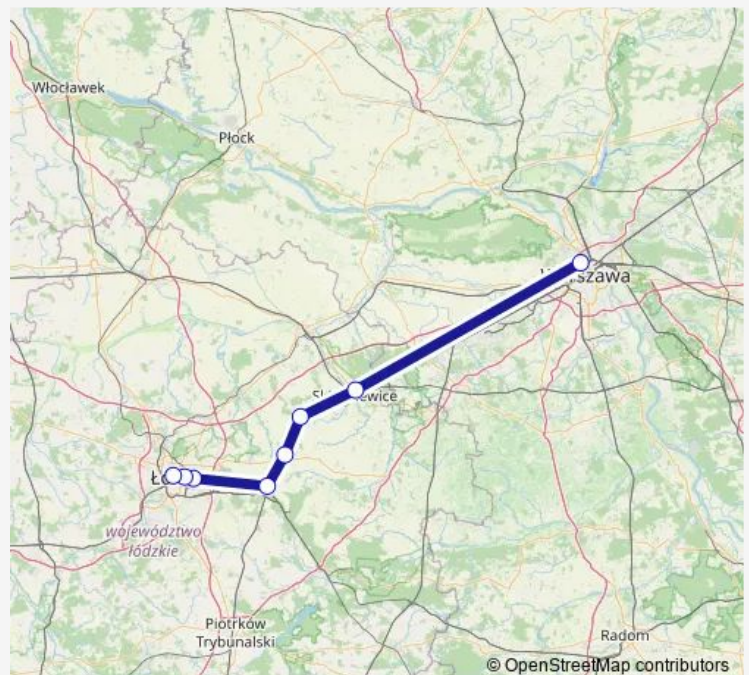

Rail Lka Warszawa Gdańska - Łódź Fabryczna

[Go to website](#)**Direction**

Warszawa Gdańska — Łódź Fabryczna

8 stops

[Open route schedule](#)

Warszawa Gdańska

Skierniewice

Lipce Reymontowskie

Tuesday 20:22-22:04

Wednesday 20:22-22:04

Thursday 20:22-22:04

Friday 20:22-22:04

Saturday 20:22-22:04

Sunday 20:22-22:04

Route info

Direction: Warszawa Gdańska

Stops: 8

Trip Duration: 1 hour 26 min

Direction

Łódź Fabryczna — Warszawa Gdańska

7 stops

[Open route schedule](#)

Łódź Fabryczna

Łódź Niciarniana

Łódź Widzew

Koluszki

Rogów

Skierniewice

Warszawa Gdańska

Route schedule

Łódź Fabryczna — Warszawa Gdańska

Monday	—
Tuesday	—
Wednesday	—
Thursday	—
Friday	—
Saturday	18:25-20:22
Sunday	18:25-20:22