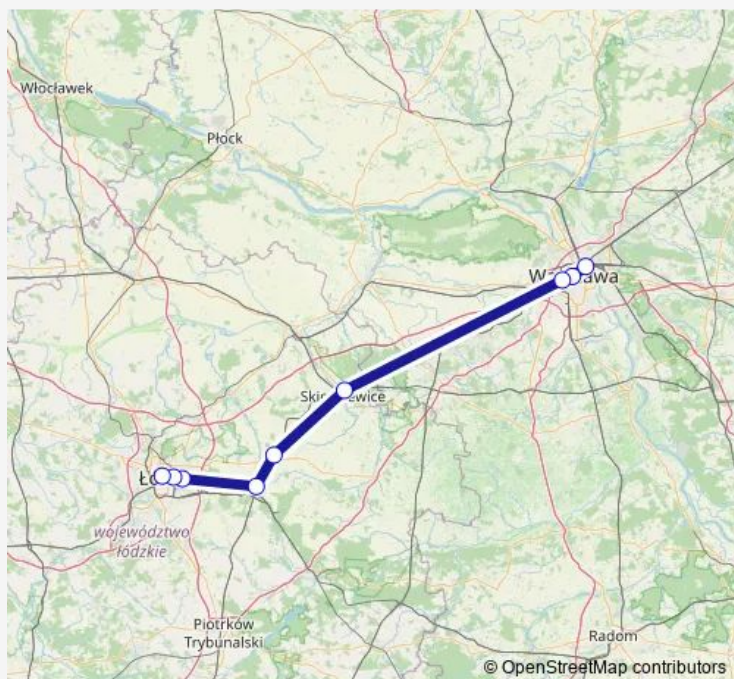

Rail LKA Warszawa Wschodnia - Łódź Fabryczna

[Go to website](#)

**Direction**

Warszawa Wschodnia — Łódź Fabryczna

9 stops

[Open route schedule](#)

Warszawa Wschodnia

Warszawa Centralna

Warszawa Zachodnia

Skierniewice

Rogów

Koluszki

Łódź Widzew

Łódź Niciarniana

Łódź Fabryczna

Route schedule

Warszawa Wschodnia — Łódź Fabryczna

Monday 06:59-21:24

Tuesday 06:59-21:24

Wednesday 06:59-21:24

Thursday 06:59-21:24

Friday 06:59-21:24

Saturday 06:59-21:24

Sunday 06:59-21:24

Route info

Direction: Warszawa Wschodnia

Stops: 9

Trip Duration: 1 hour 27 min

LKA Rail time schedules and route maps are available in an offline PDF at [busmaps.com](https://busmaps.com). Use the [busmaps.com](https://busmaps.com) website to see live bus times, train schedule or subway schedule, and step-by-step directions for all public transit in Warsaw