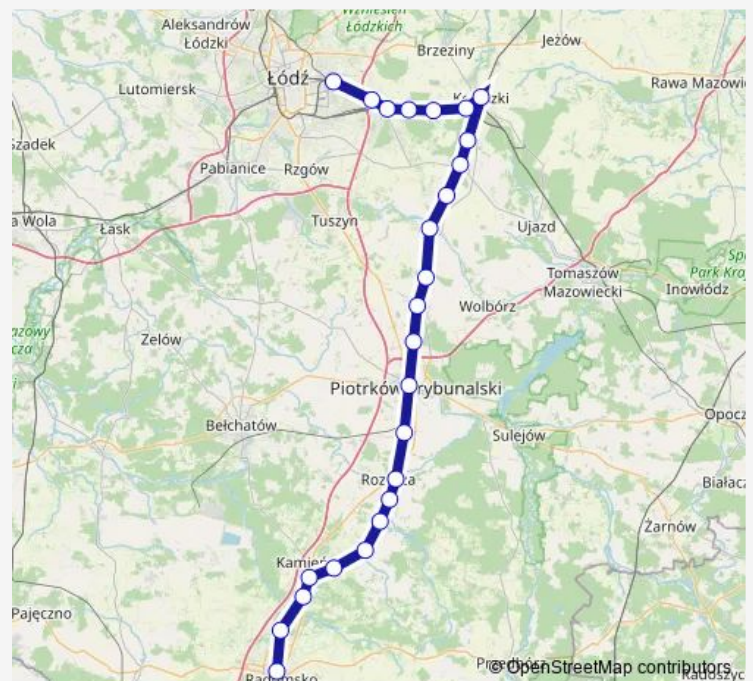

Koluszki

Żakowice

Gańków

Route schedule

Radomsko — Łódź Widzew

Monday —

Tuesday —

Wednesday —

Thursday —

Friday —

Saturday 18:28

Sunday 18:28

Route info

Direction: Radomsko

Stops: 25

Trip Duration: 1 hour 38 min

LKA — Łódź Widzew - Radomsko

Justynów

Bedoń

Łódź Andrzejów

Łódź Widzew

Direction

Radomsko — Łódź Widzew

25 stops