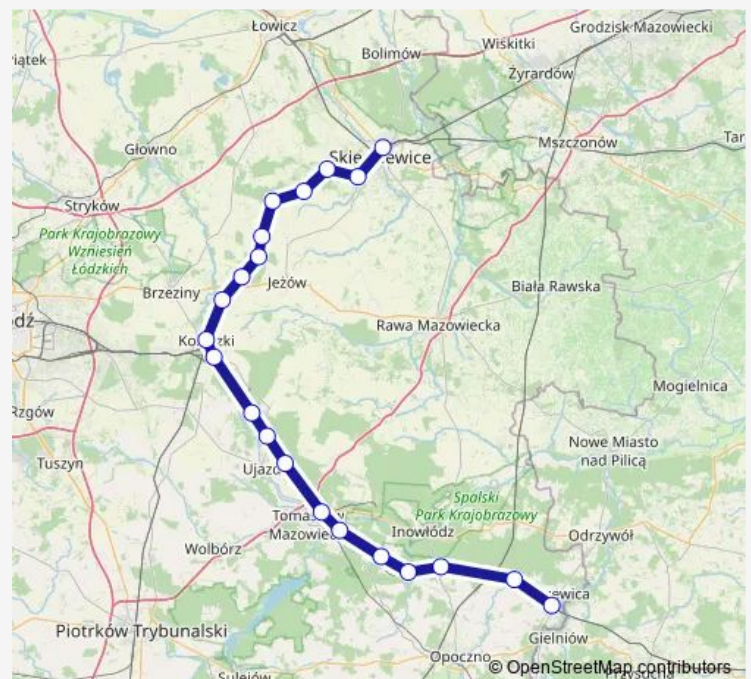

### Route schedule

Skierniewice — Drzewica

Monday 16:38

Tuesday 16:38

Wednesday 16:38

Thursday 16:38

Friday 16:38

Saturday 16:45

### Route info

Direction: Skierniewice

Stops: 21

Trip Duration: 1 hour 36 min

Lka — Skierniewice - Drzewica

Lka Rail time schedules and route maps are available in an offline PDF at [busmaps.com](https://busmaps.com). Use the [busmaps.com](https://busmaps.com) website to see live bus times, train schedule or subway schedule, and step-by-step directions for all public transit in Tomaszow Mazowiecki