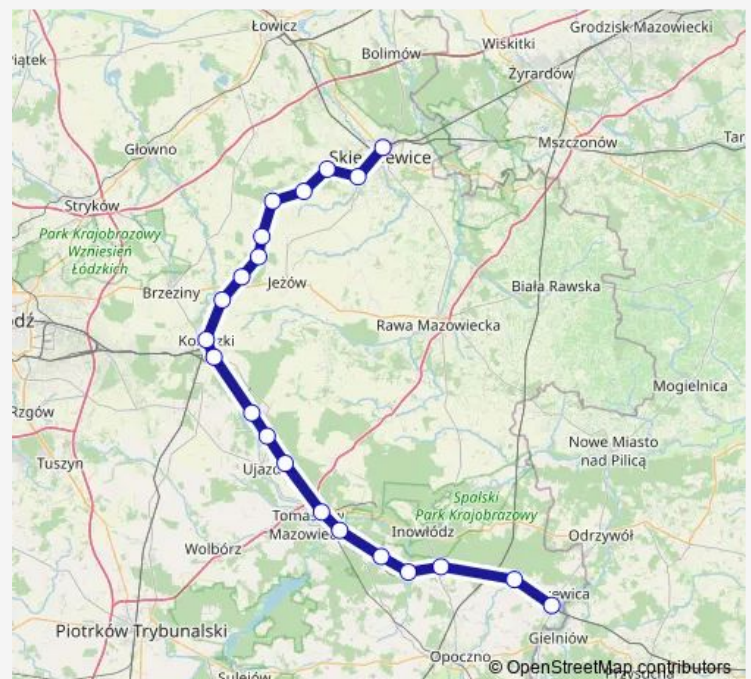

### Route schedule

Skierniewice — Drzewica

Monday 16:38

Tuesday 16:38

Wednesday 16:38

Thursday 16:38

Friday 16:38

Saturday 16:45

### Route info

Direction: Skierniewice

Stops: 21

Trip Duration: 1 hour 27 min

LKA — Skierniewice - Drzewica

LKA Rail time schedules and route maps are available in an offline PDF at [busmaps.com](https://busmaps.com). Use the [busmaps.com](https://busmaps.com) website to see live bus times, train schedule or subway schedule, and step-by-step directions for all public transit in Tomaszow Mazowiecki