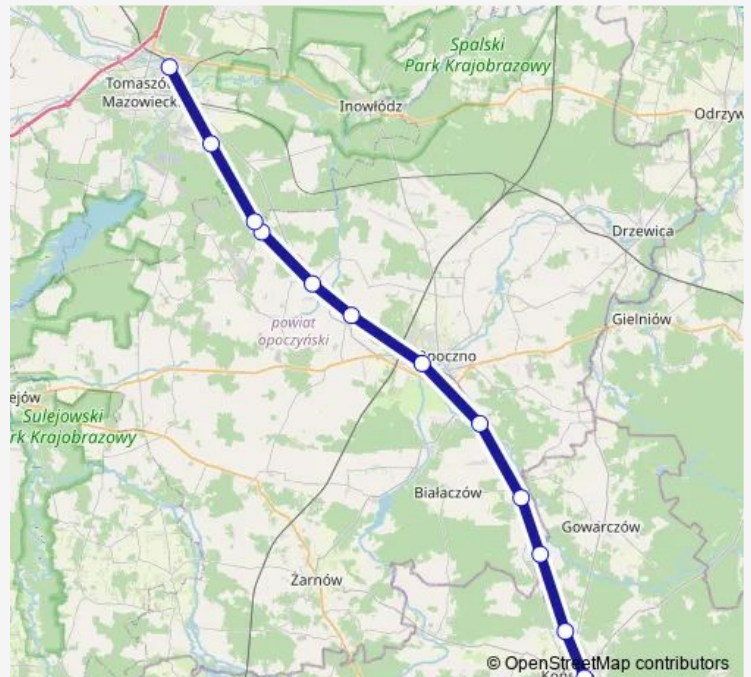

Friday 18:28-18:47

Saturday 18:28-18:47

Sunday 18:28-18:47

Route info

Direction: Końskie

Stops: 12

Trip Duration: 0 hour 58 min

LKA — Końskie - Tomaszów Mazowiecki

Direction

Tomaszów Mazowiecki — Końskie

12 stops

[Open route schedule](#)

Tomaszów Mazowiecki

Jeleń

Bratków

Tomaszówek