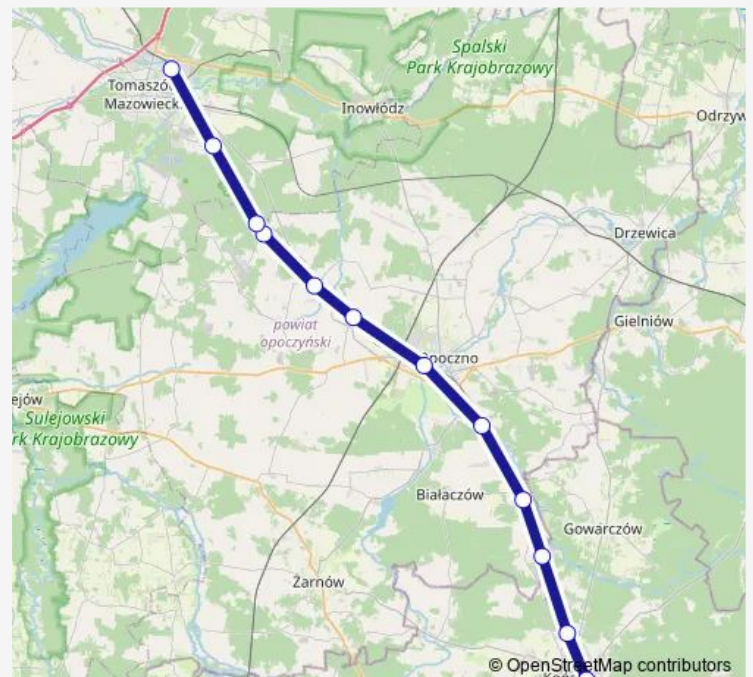

## Route schedule

Końskie — Tomaszów Mazowiecki

Monday 18:28-18:47

Tuesday 18:28-18:47

Wednesday 18:28-18:47

Thursday 18:28-18:47

Friday 18:28-18:47

Saturday 18:28-18:47

## Route info

Direction: Końskie

Stops: 12

Trip Duration: 1 hour 18 min

Lka — Końskie - Tomaszów Mazowiecki

**Direction**

Tomaszów Mazowiecki — Końskie

12 stops