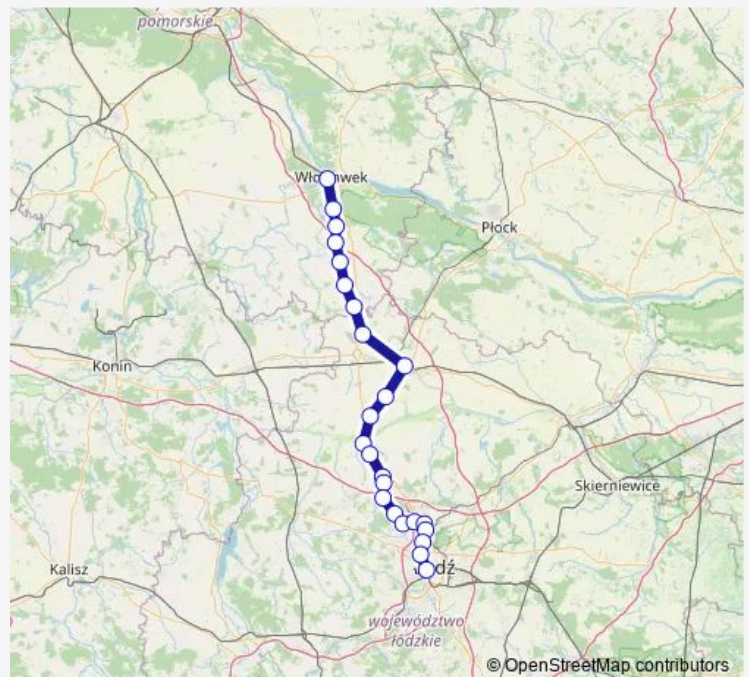

Gawrony

Łęczyca

Sierpów

Ozorków

Ozorków Nowe Miasto

Chociszew

Grotniki

Zgierz Kontrewers

Zgierz Płn

Zgierz Jaracza

Zgierz

Route schedule

Włocławek — Łódź Kaliska

Monday 15:43

Tuesday 15:43

Wednesday 15:43

Thursday 15:43

Friday 15:43

Saturday 15:43

Sunday 15:43

Route info

Direction: Włocławek

Stops: 24

Trip Duration: 1 hour 58 min

LKA — Włocławek - Łódź Kaliska

Łódź Radogoszcz Zachód

Łódź Żabieniec

Łódź Kaliska

LKA Rail time schedules and route maps are available in an offline PDF at busmaps.com. Use the busmaps.com website to see live bus times, train schedule or subway schedule, and step-by-step directions for all public transit in Zgierz