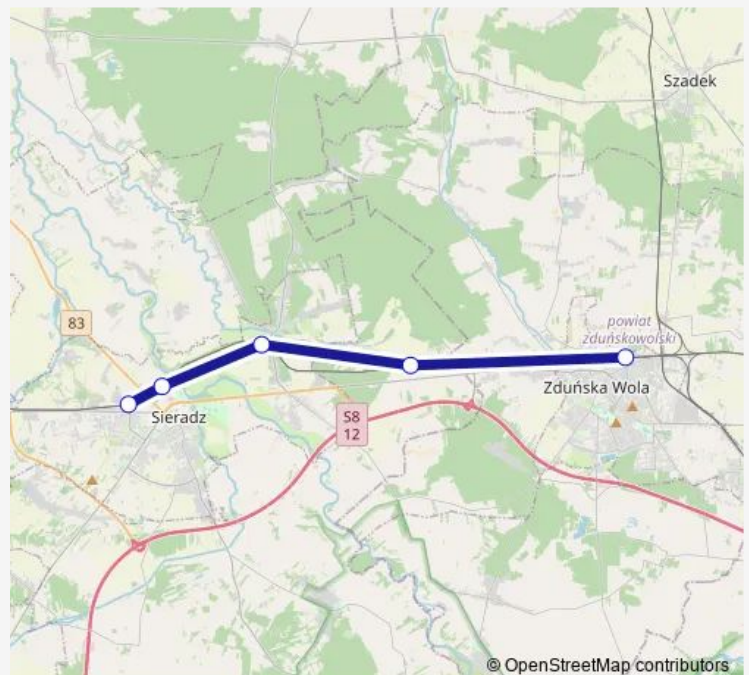

## Route schedule

Zduńska Wola — Sieradz

Monday	19:09
Tuesday	19:09
Wednesday	19:09
Thursday	19:09
Friday	19:09
Saturday	15:58
Sunday	15:58

## Route info

Direction: Zduńska Wola

Stops: 5

Trip Duration: 0 hour 23 min

© OpenStreetMap contributors

LKA — Zduńska Wola - Sieradz

**BusMaps**

LKA Rail time schedules and route maps are available in an offline PDF at [busmaps.com](https://busmaps.com). Use the [busmaps.com](https://busmaps.com) website to see live bus times, train schedule or subway schedule, and step-by-step directions for all public transit in Sieradz