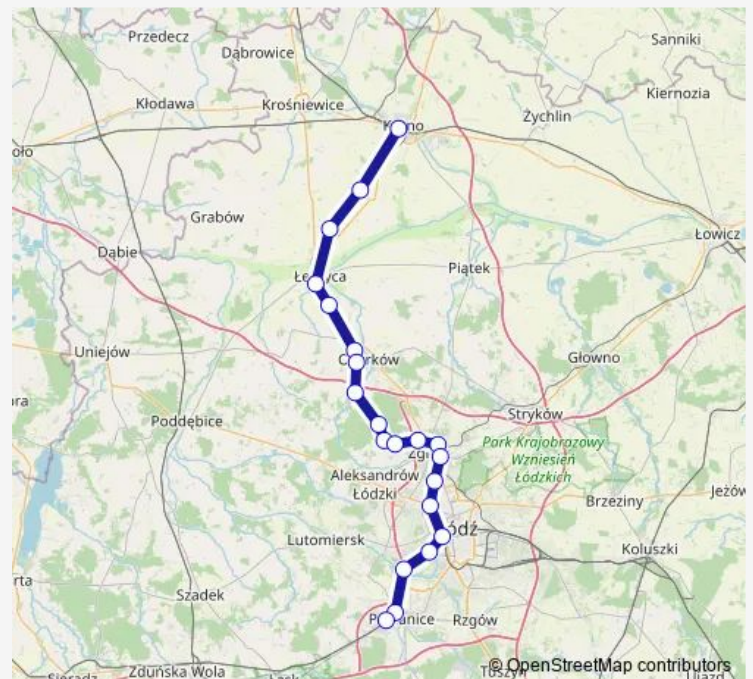

Rail LKA Kutno - Pabianice

[Go to website](#)

Direction

Kutno — Pabianice

21 stops

[Open route schedule](#)

- Kutno
- Witonia
- Gawrony
- Łęczyca
- Sierpów
- Ozorków
- Ozorków Nowe Miasto
- Chociszew
- Grotniki
- Jedlicze koło Zgierza
- Zgierz Kontrewers
- Zgierz Płn
- Zgierz Jaracza
- Zgierz
- Łódź Radogoszcz Zachód
- Łódź Żabieniec
- Łódź Kaliska
- Łódź Retkinia
- Łódź Lublinek
- Pabianice Północne
- Pabianice

Route schedule

Kutno — Pabianice

Monday	05:34
Tuesday	05:34
Wednesday	05:34
Thursday	05:34
Friday	05:34
Saturday	05:34
Sunday	05:34

Route info

Direction: Kutno

Stops: 21

Trip Duration: 1 hour 49 min

LKA — Kutno - Pabianice

LKA Rail time schedules and route maps are available in an offline PDF at busmaps.com. Use the busmaps.com website to see live bus times, train schedule or subway schedule, and step-by-step directions for all public transit in Zgierz