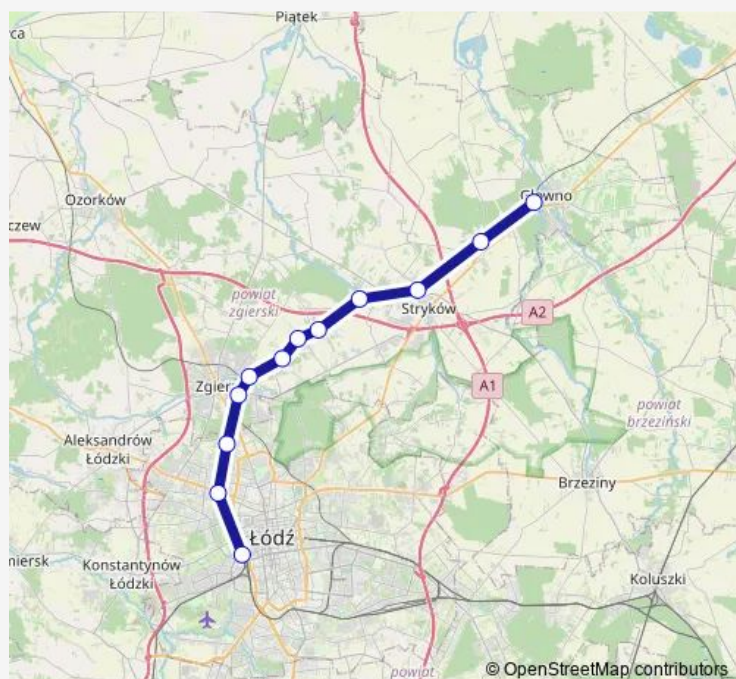

### Direction

Łódź Kaliska — Głowno

12 stops

[Open route schedule](#)

Łódź Kaliska

Łódź Żabieniec

Łódź Radogoszcz Zachód

Zgierz

Zgierz Rudunki

Smardzew

Glinnik Wieś

Glinnik

Swędów

Stryków

Bratoszewice

Głowno

### Route schedule

Łódź Kaliska — Głowno

Monday	21:07
Tuesday	21:07
Wednesday	21:07
Thursday	21:07
Friday	21:07
Saturday	12:49-21:07
Sunday	12:49-21:07

### Route info

Direction: Łódź Kaliska

Stops: 12

Trip Duration: 0 hour 43 min

LKA — Łódź Kaliska - Głowno

LKA Rail time schedules and route maps are available in an offline PDF at [busmaps.com](https://busmaps.com). Use the [busmaps.com](https://busmaps.com) website to see live bus times, train schedule or subway schedule, and step-by-step directions for all public transit in Zgierz