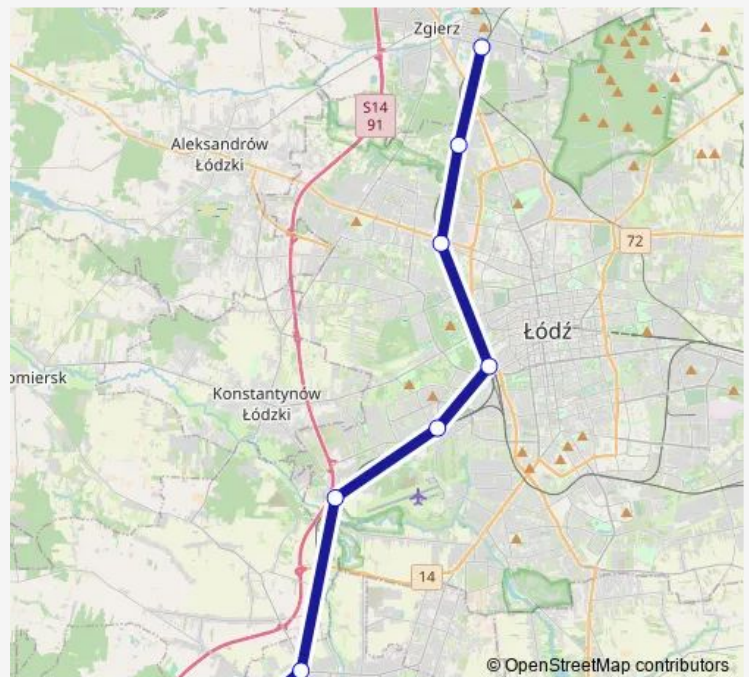

**Rail LKA Pabianice - Zgierz**[Go to website](#)**Direction**

Pabianice — Zgierz

8 stops

[Open route schedule](#)

Pabianice

Pabianice Północne

Łódź Lublinek

Łódź Retkinia

Łódź Kaliska

Łódź Żabieniec

Łódź Radogoszcz Zachód

Zgierz

**Route schedule**

Pabianice — Zgierz

Monday 13:56

Tuesday 13:56

Wednesday 13:56

Thursday 13:56

Friday 13:56

Saturday —

Sunday —

**Route info**

Direction: Pabianice

Stops: 8

Trip Duration: 0 hour 29 min

LKA — Pabianice - Zgierz

LKA Rail time schedules and route maps are available in an offline PDF at [busmaps.com](https://busmaps.com). Use the [busmaps.com](https://busmaps.com) website to see live bus times, train schedule or subway schedule, and step-by-step directions for all public transit in Pabianice