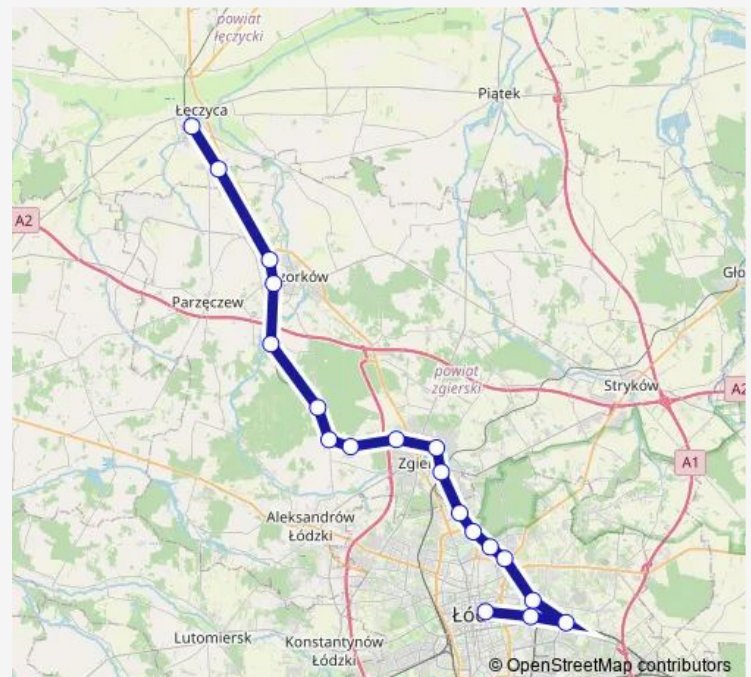

Zgierz

Łódź Radogoszcz Wschód

Łódź Arturówek

Łódź Warszawska

Łódź Marysin

Łódź Stoki

Łódź Widzew

Łódź Niciarniana

Łódź Fabryczna

Route schedule

Łęczyca — Łódź Fabryczna

Monday 06:57-07:03

Tuesday 06:57-07:03

Wednesday 06:57-07:03

Thursday 06:57-07:03

Friday 06:57-07:03

Saturday —

Sunday —

Route info

Direction: Łęczyca

Stops: 19

Trip Duration: 1 hour 5 min

■ LKA — Łęczyca - Łódź Fabryczna

LKA Rail time schedules and route maps are available in an offline PDF at busmaps.com. Use the busmaps.com website to see live bus times, train schedule or subway schedule, and step-by-step directions for all public transit in Lodz