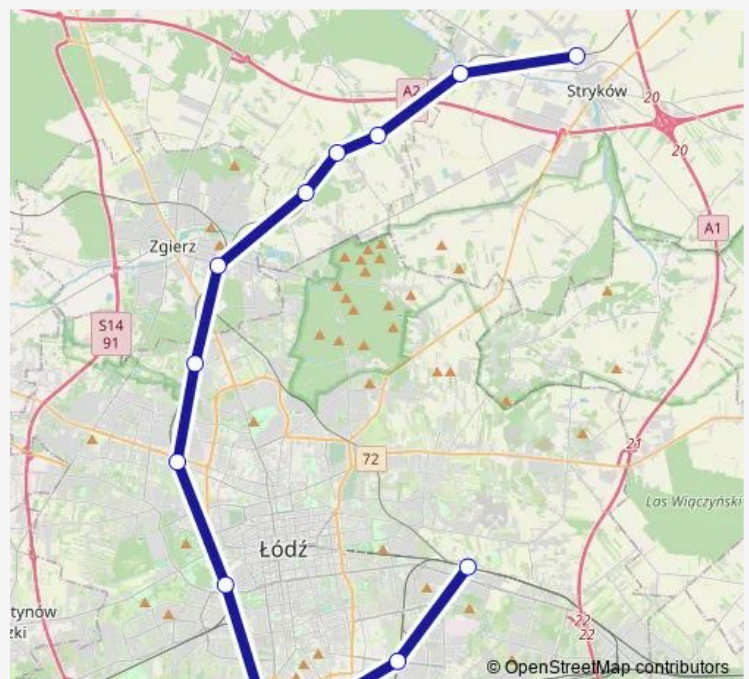

Glinnik

Glinnik Wieś

Smardzew

Zgierz

Łódź Radogoszcz Zachód

Łódź Żabieniec

Łódź Kaliska

Łódź Pabianicka

Łódź Chojny

Łódź Dąbrowa

Łódź Widzew

Route schedule

Stryków — Łódź Widzew

Monday 06:15-06:30

Tuesday 06:15-06:30

Wednesday 06:15-06:30

Thursday 06:15-06:30

Friday 06:15-06:30

Saturday 06:30-18:20

Sunday 06:30-18:20

Route info

Direction: Stryków

Stops: 13

Trip Duration: 0 hour 46 min

LKA — Stryków - Łódź Widzew

LKA Rail time schedules and route maps are available in an offline PDF at busmaps.com. Use the busmaps.com website to see live bus times, train schedule or subway schedule, and step-by-step directions for all public transit in Lodz