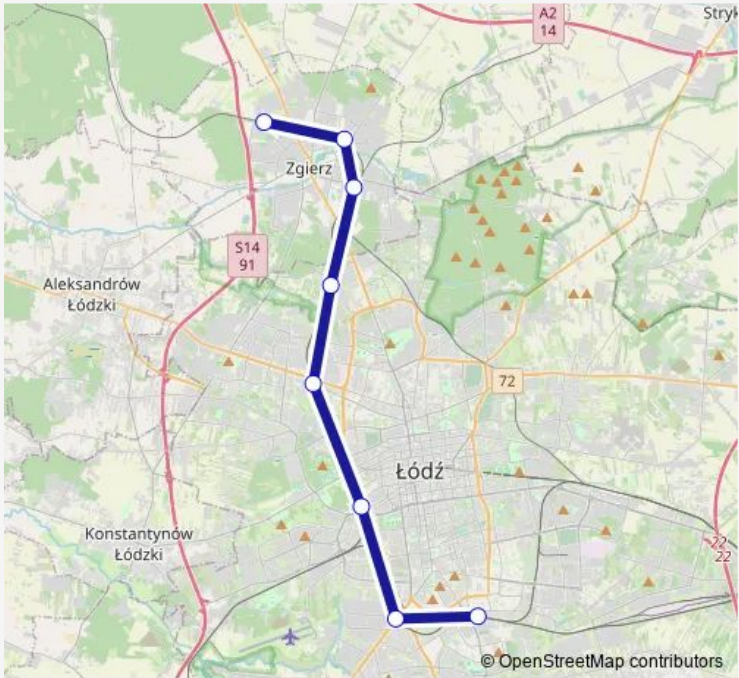

Rail LKA Łódź Chojny - Zgierz Płn

[Go to website](#)

Direction
 Łódź Chojny — Zgierz Płn
 8 stops
[Open route schedule](#)

- Łódź Chojny
- Łódź Pabianicka
- Łódź Kaliska
- Łódź Żabieniec
- Łódź Radogoszcz Zachód
- Zgierz
- Zgierz Jaracza
- Zgierz Płn

Route schedule
 Łódź Chojny — Zgierz Płn

Monday	14:54
Tuesday	14:54
Wednesday	14:54
Thursday	14:54
Friday	14:54
Saturday	—
Sunday	—

Route info
 Direction: Łódź Chojny
 Stops: 8
 Trip Duration: 0 hour 30 min

LKA Rail time schedules and route maps are available in an offline PDF at busmaps.com. Use the busmaps.com website to see live bus times, train schedule or subway schedule, and step-by-step directions for all public transit in Zgierz