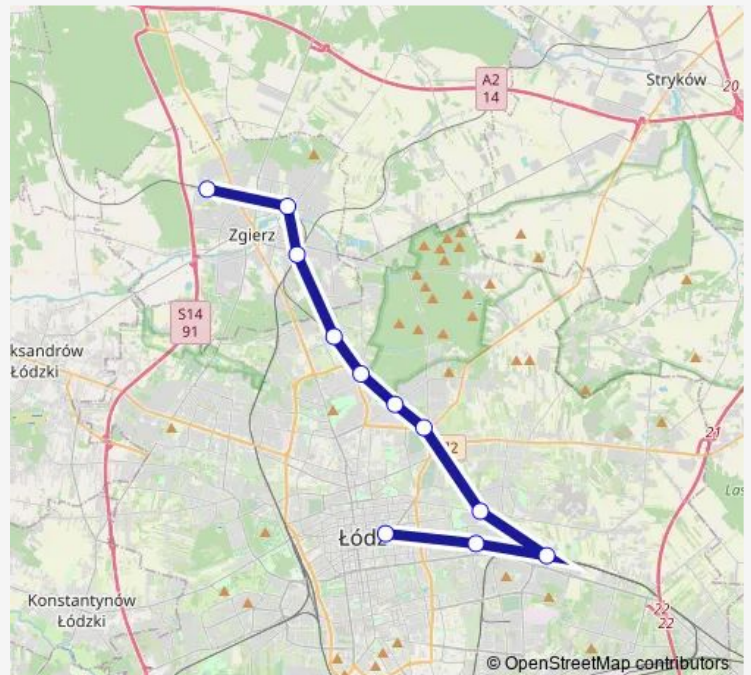

Zgierz

Łódź Radogoszcz Wschód

Łódź Arturówek

Łódź Warszawska

Łódź Marysin

Łódź Stoki

Łódź Widzew

Łódź Niciarniana

Łódź Fabryczna

Route schedule

Zgierz Płn — Łódź Fabryczna

Monday	—
Tuesday	—
Wednesday	—
Thursday	—
Friday	—
Saturday	07:21
Sunday	07:21

Route info

Direction: Zgierz Płn

Stops: 11

Trip Duration: 0 hour 37 min

LKA — Zgierz Płn - Łódź Fabryczna

LKA Rail time schedules and route maps are available in an offline PDF at busmaps.com. Use the busmaps.com website to see live bus times, train schedule or subway schedule, and step-by-step directions for all public transit in Lodz