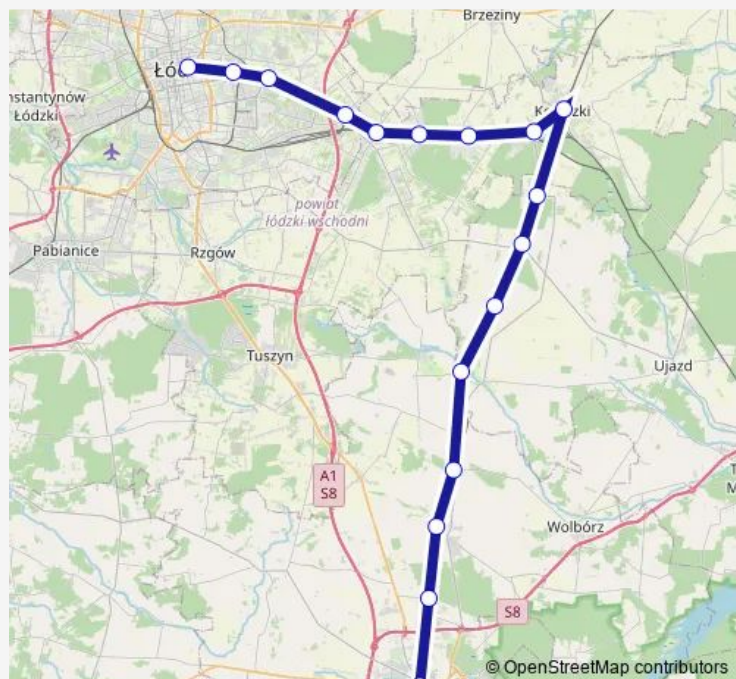

Gałkówek

Justynów

Bedoń

Łódź Andrzejów

Łódź Widzew

Łódź Niciarniana

Łódź Fabryczna

Route schedule

Piotrków Trybunalski — Łódź Fabryczna

Monday 06:49

Tuesday 06:49

Wednesday 06:49

Thursday 06:49

Friday 06:49

Saturday —

Sunday —

Route info

Direction: Piotrków Trybunalski

Stops: 17

Trip Duration: 1 hour 4 min

Lka Rail time schedules and route maps are available in an offline PDF at busmaps.com. Use the busmaps.com website to see live bus times, train schedule or subway schedule, and step-by-step directions for all public transit in Lodz