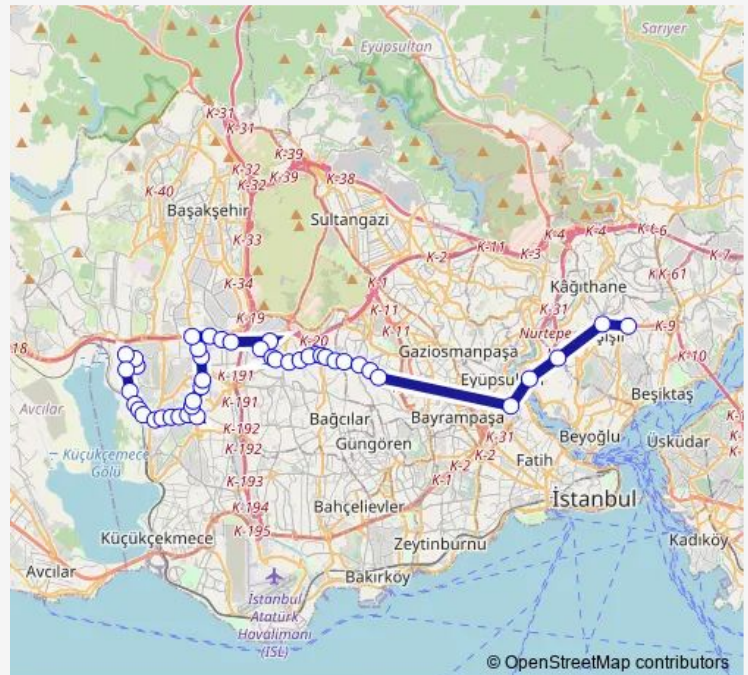

Atatürk Mahallesi

İETT İkitelli Garajı

Route schedule**KANUNİ SULTAN SÜLEYMAN — MECİDİYEKÖY METROBÜS**

Monday	05:50-22:00
Tuesday	05:50-22:00
Wednesday	05:50-22:00
Thursday	05:50-22:00
Friday	05:50-22:00
Saturday	05:50-22:00
Sunday	05:50-22:00

Route info

Direction: KANUNİ SULTAN SÜLEYMAN

Stops: 44

Trip Duration: 1 hour 17 min

**141M — Kanuni Sultan Süleyman - Mecidiyeköy Metrobüs****BusMaps**

İmsan Sanayi Sitesi

Marmara Sanayi A Kapisi

Bahariye Caddesi