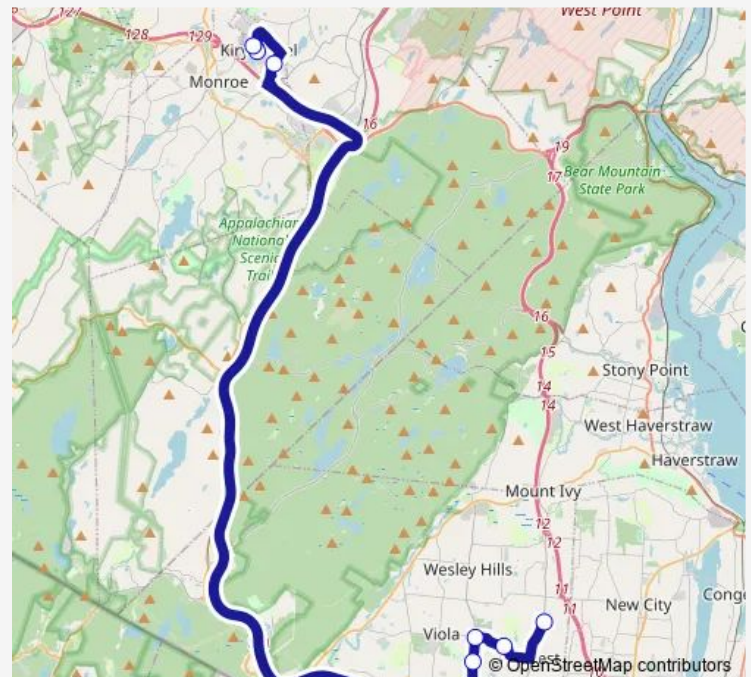

College Rd & Route 59

N Airmont Rd & RT-59

Israel Zupnick Dr & Bakertown Rd

Bais Hamedresh

Schunmunk & Lizensk

### Route schedule

Washington Ave — Schunmunk & Lizensk

Monday 07:15-18:45

Tuesday 07:15-18:45

Wednesday 07:15-18:45

Thursday 07:15-18:45

Friday 07:30-12:10

Saturday 19:40

### Route info

Direction: Washington Ave

Stops: 17

Trip Duration: 1 hour 10 min

■ KJX — KJ Express

## Route info

Direction: Bais Hamedresh

Stops: 13

Trip Duration: 1 hour 0 min

**Direction**

Schunmunk &amp; Lizensk — Washington Ave

11 stops

[Open route schedule](#)