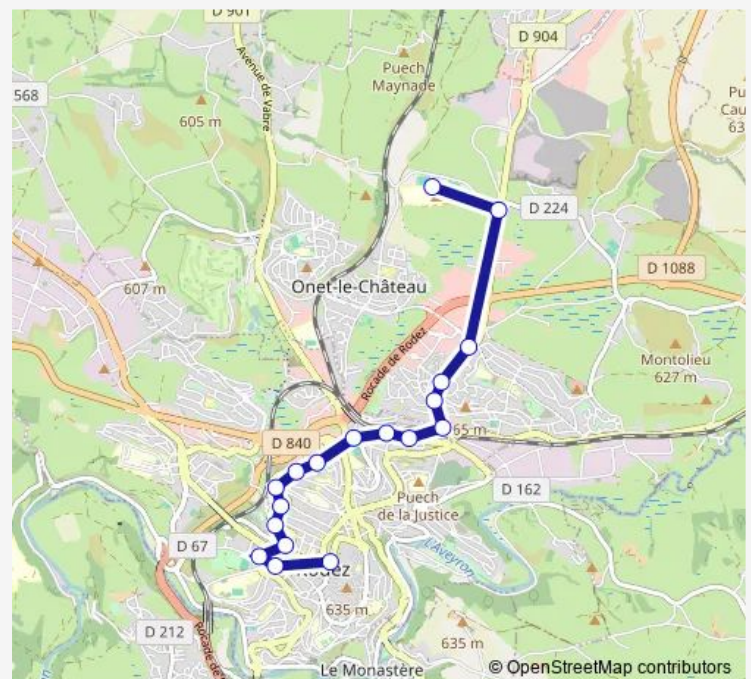

Thursday 17:40

Friday —

Saturday —

Sunday —

Route info

Direction: Lycee LA Roque

Stops: 24

Trip Duration: 0 hour 31 min

■ SATPS 62 — Scolaire LA Roque 62

BusMaps

Bourran

LE Mail

Saint Pierre

Direction

Saint Pierre — Lycee LA Roque

24 stops

Saturday —

Sunday —

Route info

Direction: Saint Pierre

Stops: 24

Trip Duration: 0 hour 31 min

Direction

Lycee LA Roque — Cathedrale