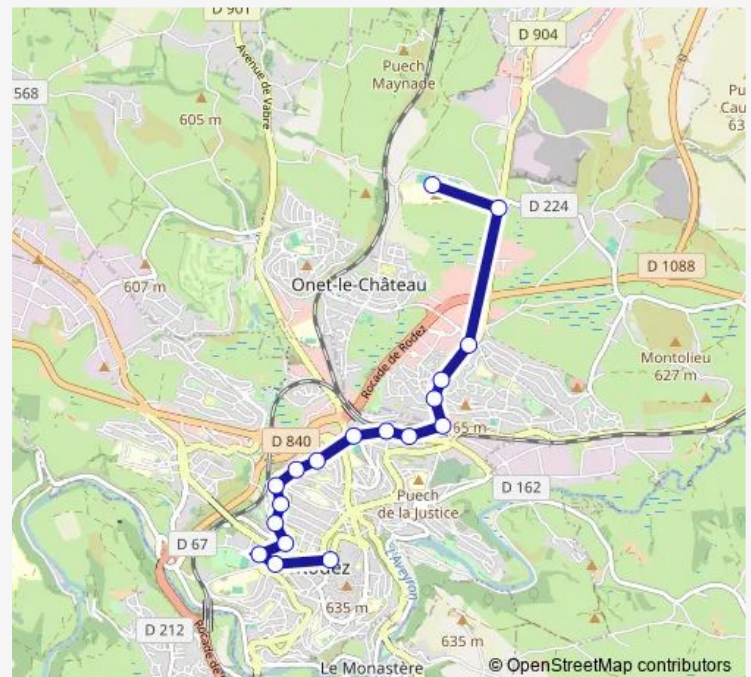

Thursday 17:40

Friday —

Saturday —

Sunday —

Route info

Direction: Lycee LA Roque

Stops: 24

Trip Duration: 0 hour 31 min

■ Satps 62 — Scolaire LA Roque 62

BusMaps

Bourran

LE Mail

Saint Pierre

Direction

Lycee LA Roque — Cathedrale

18 stops

Stops: 18

Trip Duration: 0 hour 22 min

Direction

Saint Pierre — Lycee LA Roque

24 stops

[Open route schedule](#)

Saint Pierre

Bourran

Monday 08:23

Tuesday 07:20

Wednesday 07:20

Thursday 07:20

Friday 07:20

Saturday —

Sunday —

Route info