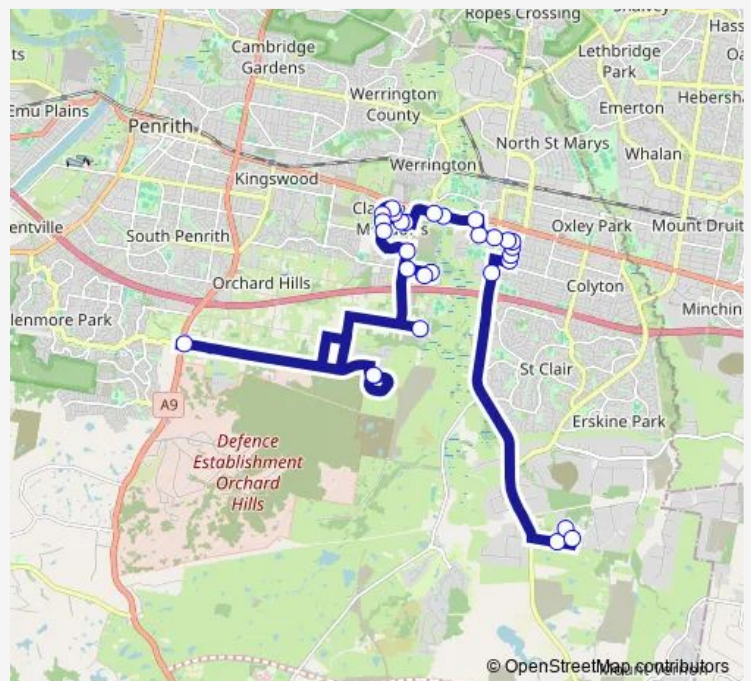

- Mamre Anglican School, Bakers Lane
- Trinity Catholic Primary, School Grounds
- Emmaus Catholic College, School Grounds
- St Marys RSL Club, Mamre Rd
- Monfarville St Opp Milham St
- Monfarville St Opp William St
- Monfarville St Opp Carpenter St
- Saddington St At Monfarville St
- Saddington St Before Collins St
- Our Lady Of The Rosary Primary School, Saddington St
- Saddington St Before Pages Rd
- Great Western Hwy Before Neale St
- Great Western Hwy Before Reserve Rd
- Great Western Hwy At Reserve Rd
- Sunflower Dr Opp Werona Av
- Sunflower Dr After Myrtle Rd
- Sunflower Dr At Mistletoe Av
- Sunflower Dr At Daisy Pl
- Sunflower Dr Opp Prairie Glen
- Sunflower Dr Opp Wonnai Pl

Route schedule

Mamre Anglican School, Bakers Lane — Wentworth Rd At The Northern Rd

Monday	15:17
Tuesday	15:17
Wednesday	15:17
Thursday	15:17
Friday	15:17
Saturday	—
Sunday	—

Route info

Direction: Mamre Anglican School, Bakers Lane

Stops: 28

Trip Duration: 1 hour 3 min

4516 — Mamre Anglican School to Mulgoa Rd opp Wallacia Hotel

Sunflower Dr At Nullaga Way

Gipps St After Fowler St

Caddens Rd At Galea St

Central Park Dr Before Coachwood Dr

Caddens Rd At Doncaster Av

Lansdowne Rd After Samuel Marsden Rd

Verdelho Way Opp Cabarnet Cct

Wentworth Rd At The Northern Rd

4516 School Bus time schedules and route maps are available in an offline PDF at [busmaps.com](https://busmaps.com). Use the [busmaps.com](https://busmaps.com) website to see live bus times, train schedule or subway schedule, and step-by-step directions for all public transit in Caddens