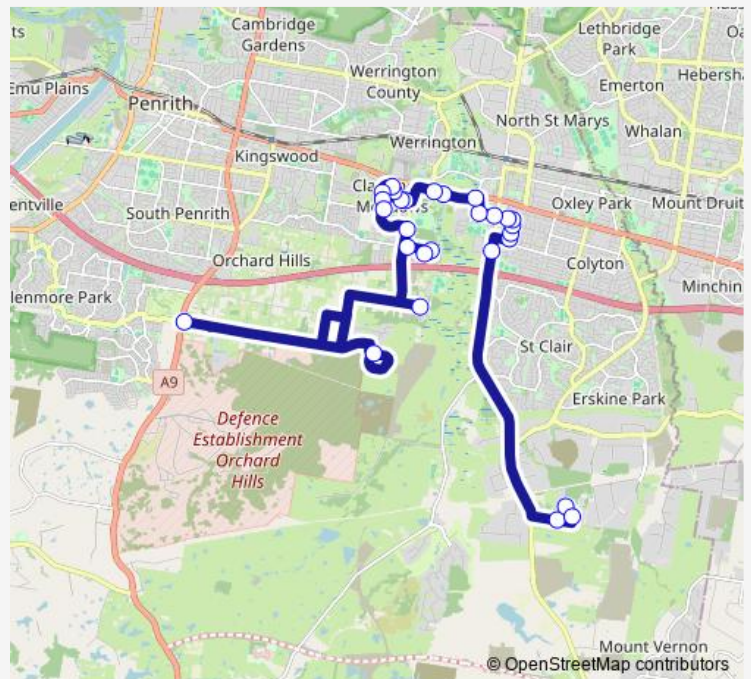

- Mamre Anglican School, Bakers Lane
- Trinity Catholic Primary, School Grounds
- Emmaus Catholic College, School Grounds
- St Marys RSL Club, Mamre Rd
- Monfarville St Opp Milham St
- Monfarville St Opp William St
- Monfarville Street Park, Monfarville St
- Saddington St At Monfarville St
- Saddington St Before Collins St
- Our Lady Of The Rosary Primary School, Saddington St
- Saddington St Before Pages Rd
- Great Western Hwy After Neale St
- Great Western Hwy Before Reserve Rd
- Great Western Hwy At Reserve Rd
- Sunflower Dr Opp Werona Av
- Sunflower Dr After Myrtle Rd
- Sunflower Dr At Mistletoe Av
- Sunflower Dr At Daisy Pl
- Sunflower Dr Opp Prairie Glen
- Sunflower Dr Opp Wonnai Pl

Route schedule

Mamre Anglican School, Bakers Lane — Wentworth Rd At The Northern Rd

Monday	15:17
Tuesday	15:17
Wednesday	15:17
Thursday	15:17
Friday	15:17
Saturday	—
Sunday	—

Route info

Direction: Mamre Anglican School, Bakers Lane

Stops: 28

Trip Duration: 1 hour 3 min

4516 — Mamre Anglican School to Mulgoa Rd opp Wallacia Hotel

Sunflower Dr At Nullaga Way

Gipps St After Fowler St

Caddens Rd At Galea St

Central Park Dr At Silverwood Way

Caddens Rd At Doncaster Av

Lansdowne Rd After Samuel Marsden Rd

Verdelho Way Opp Cabarnet Cct

Wentworth Rd At The Northern Rd

4516 School Bus time schedules and route maps are available in an offline PDF at [busmaps.com](https://busmaps.com). Use the [busmaps.com](https://busmaps.com) website to see live bus times, train schedule or subway schedule, and step-by-step directions for all public transit in Caddens