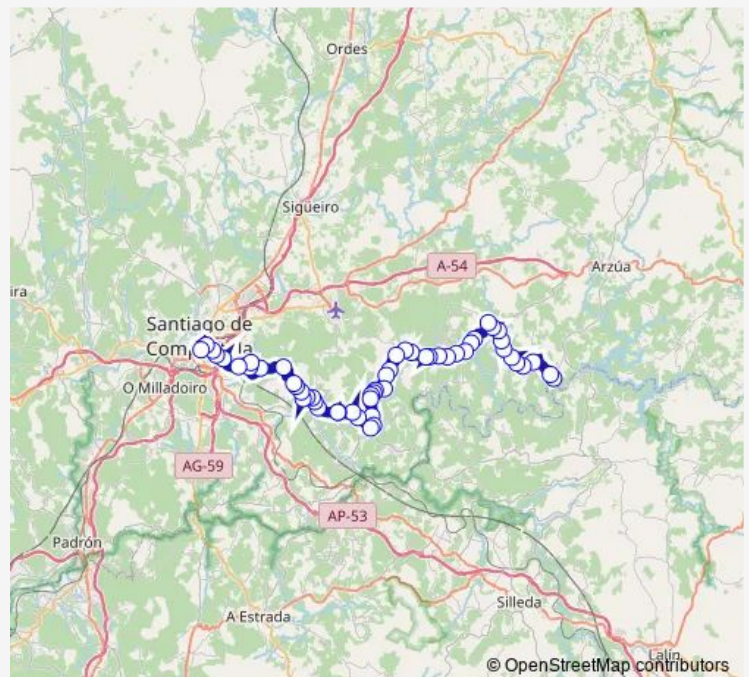

Loxo

As Goritas

Torres Abaixo

Route schedule

As Hortas — Santiago E.I.

Monday 07:50-15:15

Tuesday 07:50-15:15

Wednesday 07:50-15:15

Thursday 07:50-15:15

Friday 07:50-15:15

Saturday 07:50-14:10

Sunday —

Route info

Direction: As Hortas

Stops: 54

Trip Duration: 0 hour 57 min

Xg863001 — As Hortas-Santiago E.I.

BusMaps

Vaqueriza

Brandelos

Barranco

Boade

Mince

Quintas