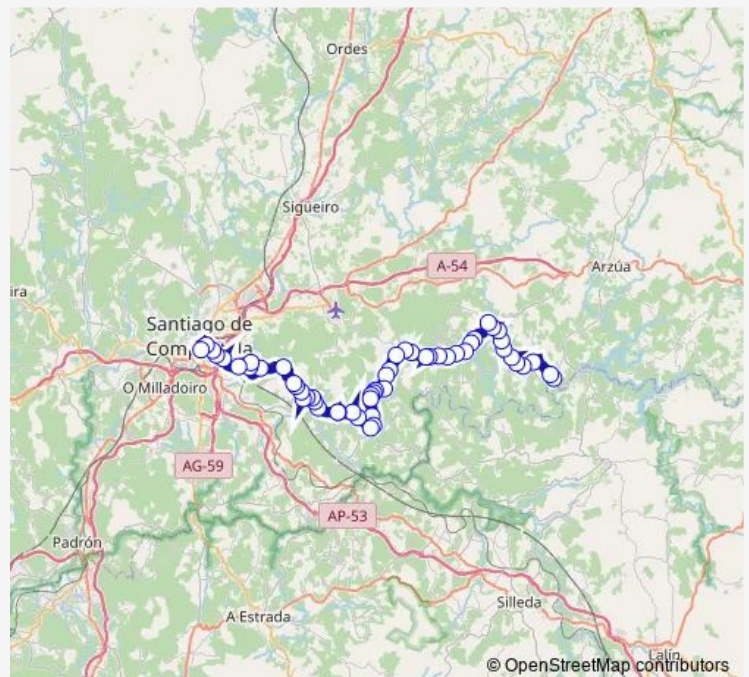

### Route schedule

As Hortas — Santiago E.I.

Monday 07:50-15:15

Tuesday 07:50-15:15

Wednesday 07:50-15:15

Thursday —

Friday 07:50-15:15

Saturday 07:50-14:10

### Route info

Direction: As Hortas

Stops: 54

Trip Duration: 0 hour 57 min

■ XG863001 — As Hortas-Santiago E.I.

BusMaps

Vaqueriza

Brandelos