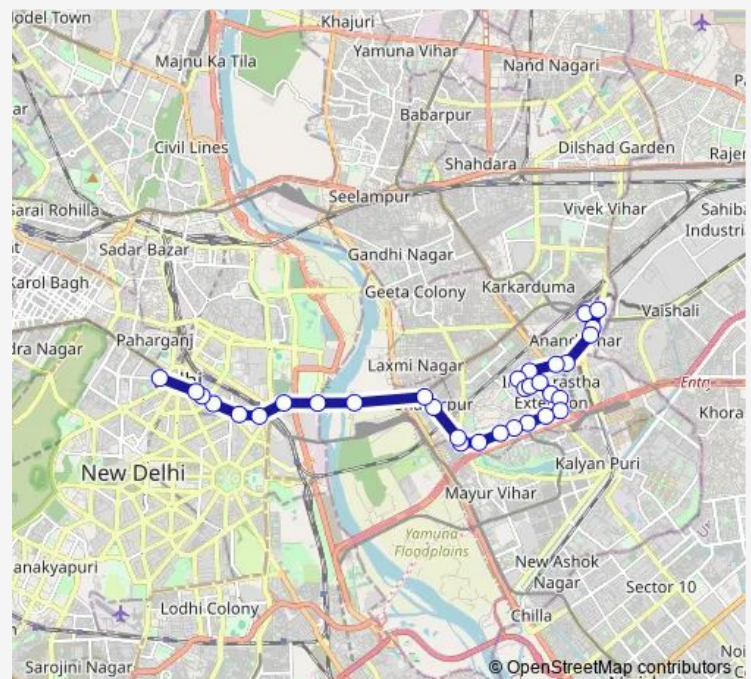

### Route schedule

Anand Vihar Isbt Terminal — Shivaji Stadium Terminal

Monday 06:21-19:08

Tuesday 06:21-19:08

Wednesday 06:21-19:08

Thursday 06:21-19:08

Friday 06:21-19:08

Saturday 06:21-19:08

Sunday 06:21-19:08

### Route info

Direction: Anand Vihar Isbt Terminal

Stops: 32

Trip Duration: 0 hour 58 min

85aextup

BusMaps

Shakar Pur School Block

Laxmi Nagar / Shakarpur Crossing