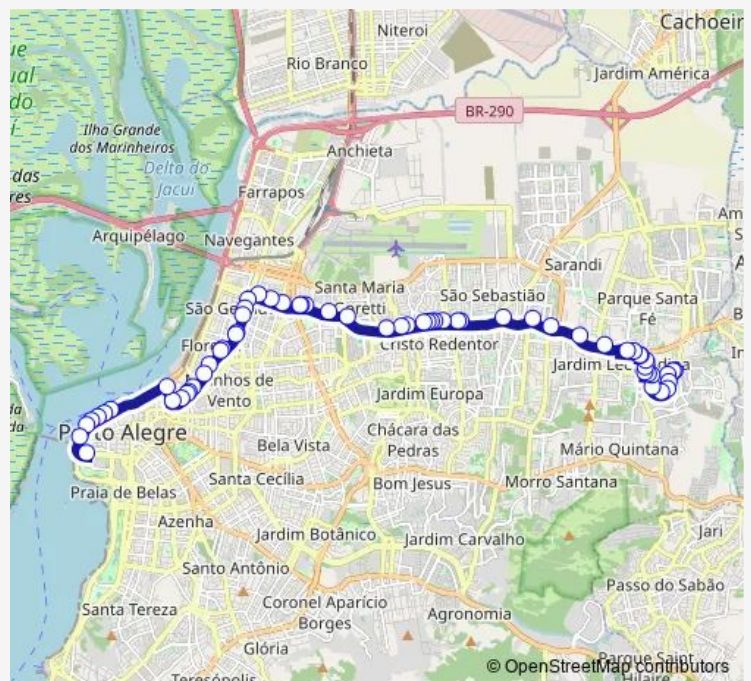

Bus O662 Orla Rubem Berta

[Go to website](#)

Direction

Adelino Ferreira Jardim DF 349 — Loureiro DA Silva 255
Camara Municipal

63 stops

[Open route schedule](#)

Adelino Ferreira Jardim DF 349

Adelino Ferreira Jardim 351

Adelino Ferreira Jardim 526

Wolfram Metzler 1010

Wolfram Metzler 830

Wolfram Metzler 728/DF 620

Wolfram Metzler 502

Wolfram Metzler DF 310 ED Esplendor D1

Wolfram Metzler AL 32

Adelino Ferreira Jardim 48

DR Vargas Neto 350

DR Vargas Neto AL 260

DR Vargas Neto 120

Carlos Estevao 95

Carlos Estevao 103

Golda Meir 105

Golda Meir 285

Baltazar DE Oliveira Garcia 2710

Baltazar DE Oliveira Garcia S/N

Baltazar DE Oliveira Garcia S/N

Baltazar DE Oliveira Garcia S/N

Route schedule

Adelino Ferreira Jardim DF 349 — Loureiro DA Silva 255
Camara Municipal

Monday —

Tuesday —

Wednesday —

Thursday —

Friday —

Saturday 15:40-19:40

Sunday 15:40-19:40

Route info

Direction: Adelino Ferreira Jardim DF 349

Stops: 63

Trip Duration: 0 hour 45 min

O662 — Orla Rubem Berta