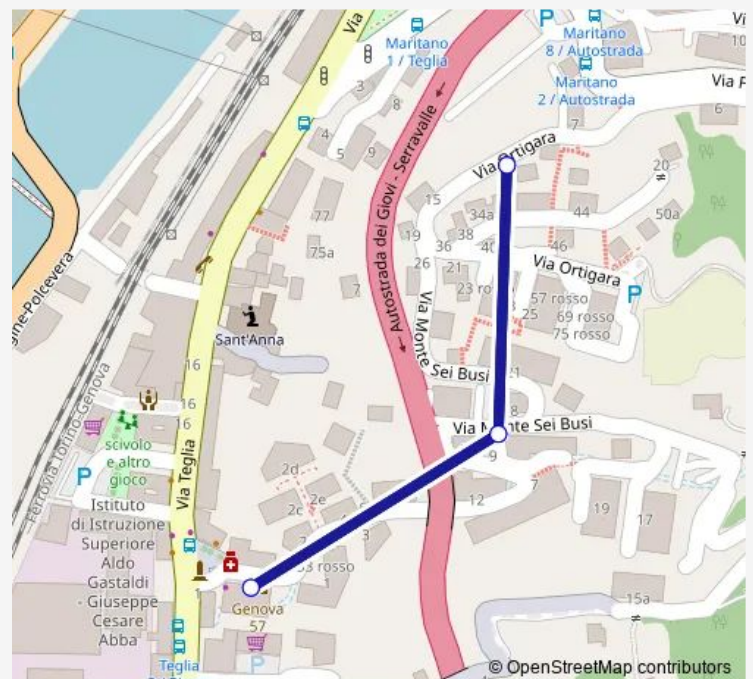

Bus T32 Via Monte Sei Busi - Teglia

[Go to website](#)

Direction

Monte SEI Busi 1/ — Ortigara/

3 stops

[Open route schedule](#)

Monte SEI Busi 1/

Monte SEI Busi 2/

Ortigara/

Route schedule

Monte SEI Busi 1/ — Ortigara/

Monday	09:00-19:00
Tuesday	09:00-19:00
Wednesday	09:00-19:00
Thursday	09:00-19:00
Friday	09:00-19:00
Saturday	09:00-19:00
Sunday	—

Route info

Direction: Monte SEI Busi 1/

Stops: 3

Trip Duration: 0 hour 3 min

■ T32 — Via Monte Sei Busi - Teglia

BusMaps

Direction

Ortigara/ — Monte SEI Busi 1/

4 stops

[Open route schedule](#)

Route info

Direction: Ortigara/

Stops: 4

Trip Duration: 0 hour 4 min

T32 Bus time schedules and route maps are available in an offline PDF at busmaps.com. Use the busmaps.com website to see live bus times, train schedule or subway schedule, and step-by-step directions for all public transit in Genoa