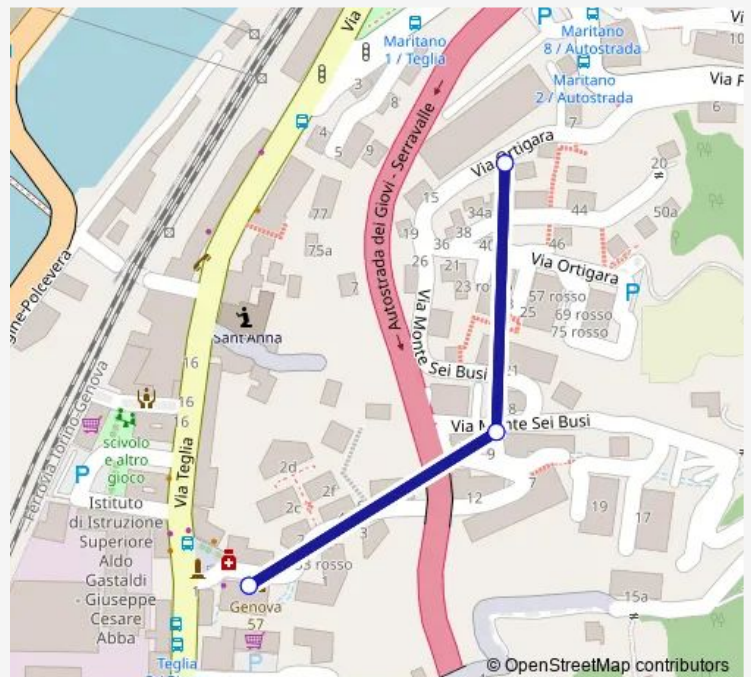

Bus T32 Via Monte Sei Busi - Teglia

[Go to website](#)

Direction

Monte SEI Busi 1/ — Ortigara/

3 stops

[Open route schedule](#)

Monte SEI Busi 1/

Monte SEI Busi 2/

Ortigara/

Route schedule

Monte SEI Busi 1/ — Ortigara/

Monday	09:00-19:00
Tuesday	09:00-19:00
Wednesday	09:00-19:00
Thursday	09:00-19:00
Friday	09:00-19:00
Saturday	09:00-19:00
Sunday	—

Route info

Direction: Monte SEI Busi 1/

Stops: 3

Trip Duration: 0 hour 3 min

■ T32 — Via Monte Sei Busi - Teglia

BusMaps

Direction

Ortigara/ — Monte SEI Busi 1/

4 stops

[Open route schedule](#)

Route info

Direction: Ortigara/

Stops: 4

Trip Duration: 0 hour 4 min

T32 Bus time schedules and route maps are available in an offline PDF at busmaps.com. Use the busmaps.com website to see live bus times, train schedule or subway schedule, and step-by-step directions for all public transit in Genoa