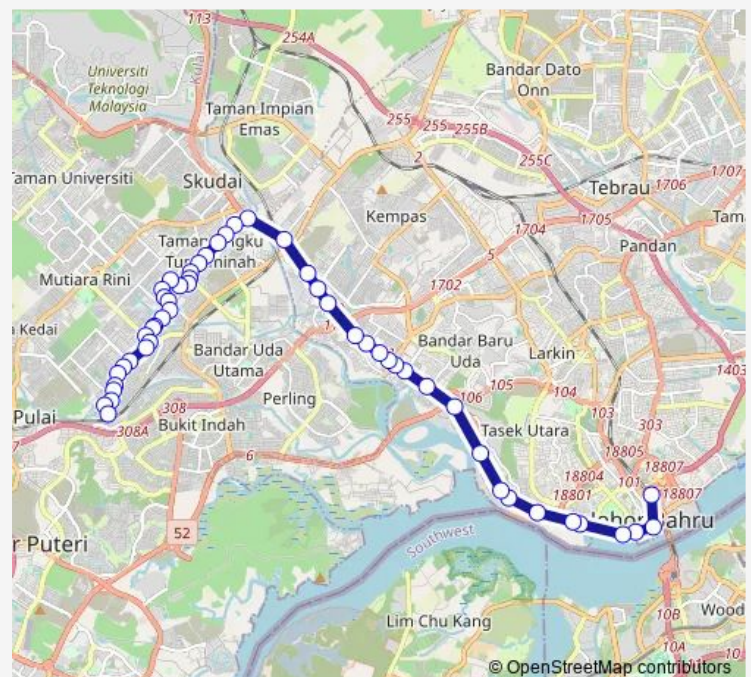

Thursday 05:00-21:40

Friday 05:00-21:40

Saturday 05:00-21:40

Sunday 05:00-21:40

Route info

Direction: Flat Taman Selesa Jaya

Stops: 50

Trip Duration: 0 hour 49 min

Thursday 06:00-23:05

Friday 06:00-23:05

Saturday 06:00-23:05

Sunday 06:00-23:05

Route info

Direction: JB Sentral

Stops: 51

Trip Duration: 0 hour 50 min