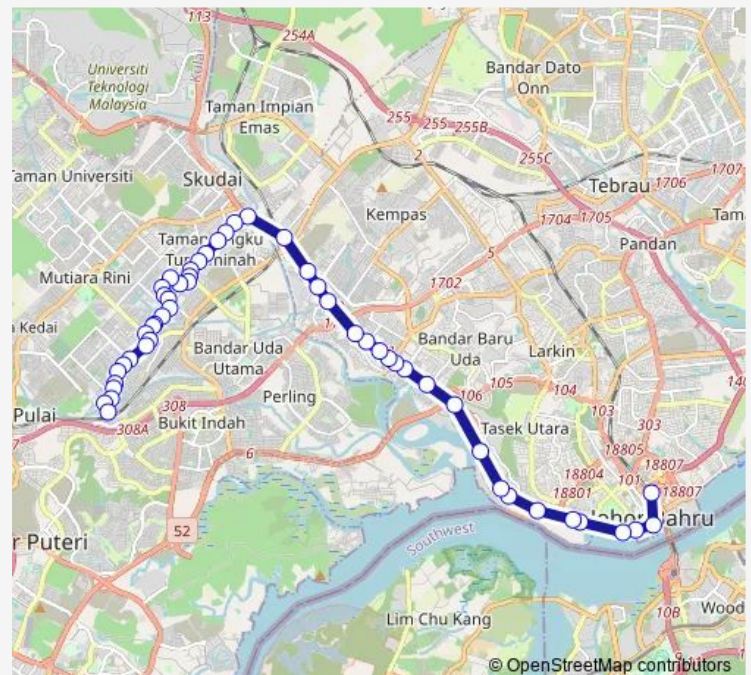

Thursday 05:00-21:40

Friday 05:00-21:40

Saturday 05:00-21:40

Sunday 05:00-21:40

Route info

Direction: Flat Taman Selesa Jaya

Stops: 50

Trip Duration: 0 hour 49 min

Thursday 06:00-23:05

Friday 06:00-23:05

Saturday 06:00-23:05

Sunday 06:00-23:05

Route info

Direction: JB Sentral

Stops: 51

Trip Duration: 0 hour 50 min