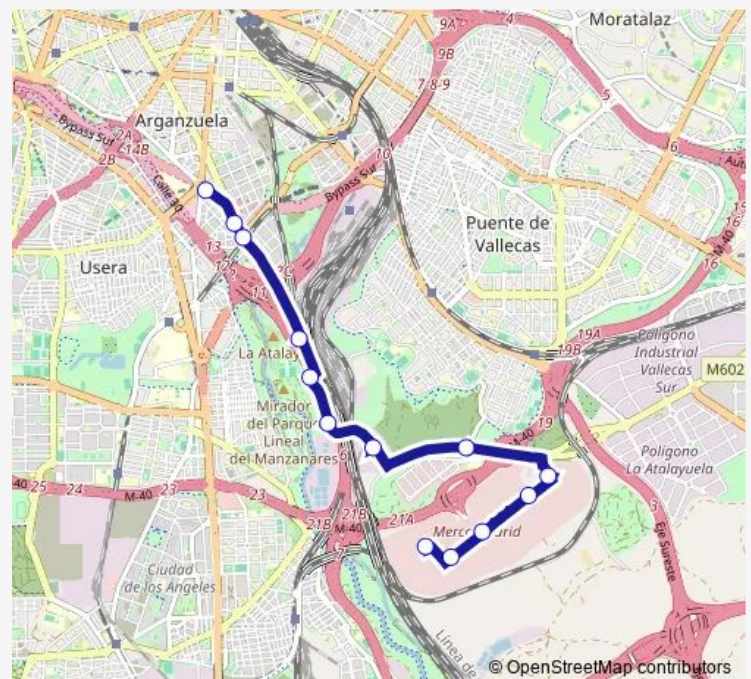

Wednesday 02:50-21:40

Thursday 02:50-21:40

Friday 02:50-21:40

Saturday 02:50-21:41

Sunday —

Route info

Direction: Mercamadrid

Stops: 14

Trip Duration: 0 hour 22 min

T32 — Plaza de Legazpi - Mercamadrid - C. T. M

Direction

Legazpi-Paseo del Molino — Mercamadrid

13 stops

[Open route schedule](#)

Legazpi-Paseo del Molino

Bronce

Thursday 02:30-22:00

Friday 02:30-22:00

Saturday 02:30-22:00

Sunday —

Route info

Direction: Legazpi-Paseo del Molino

Stops: 13

Trip Duration: 0 hour 20 min