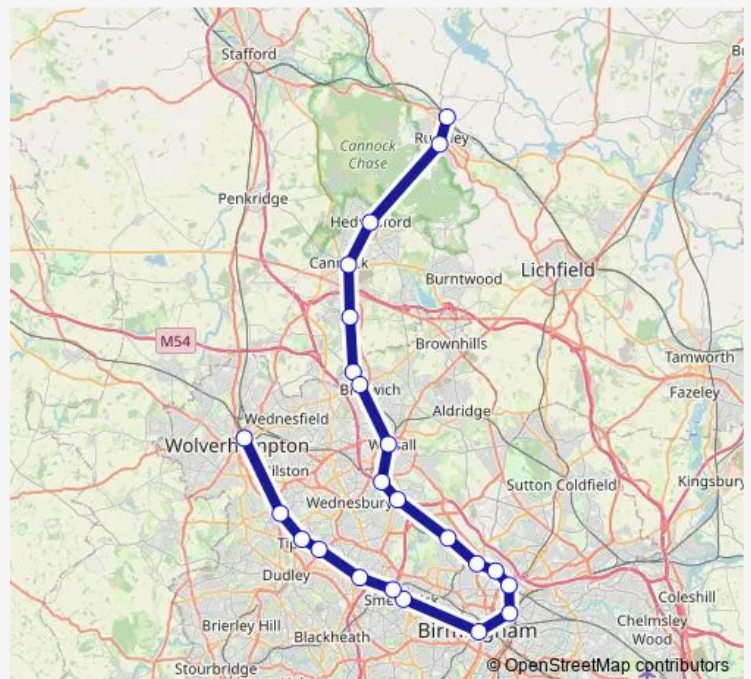

## Rail Lm:Rgl->Wvh LM train service from RGL to Wvh

[Go to website](#)

Witton (West Midlands)

Aston

Duddeston

Birmingham New Street

Smethwick Rolfe Street

Smethwick Galton Bridge

Sandwell & Dudley

Dudley Port

### Route schedule

Rugeley Trent Valley — Wolverhampton

Monday 22:58-23:02

Tuesday 22:58-23:02

Wednesday 22:58-23:02

Thursday 22:58-23:02

Friday 22:58-23:02

Saturday 22:17-22:19

### Route info

Direction: Rugeley Trent Valley

Stops: 23

Trip Duration: 1 hour 19 min

■ Lm:Rgl->Wvh — LM train service from RGL to Wvh

Coseley

Wolverhampton

Lm:Rgl->Wvh Rail time schedules and route maps are available in an offline PDF at [busmaps.com](https://busmaps.com). Use the [busmaps.com](https://busmaps.com) website to see live bus times, train schedule or subway schedule, and step-by-step directions for all public transit in Birmingham