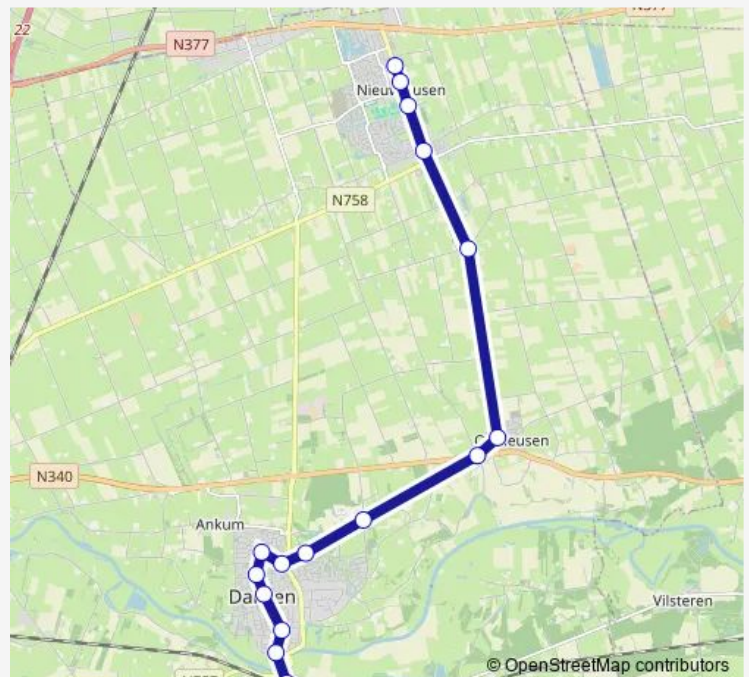

### Direction

Dalfsen, Station — Nieuwleusen, Noorderpark

16 stops

[Open route schedule](#)

Dalfsen, Station

Dalfsen, Gemeentehuis

Dalfsen, WZC Rosengaerde

Dalfsen, De Trefkoele

### Route schedule

Dalfsen, Station — Nieuwleusen, Noorderpark

Monday 07:32-18:32

Tuesday 07:32-18:32

Wednesday 07:32-18:32

Thursday 07:32-18:32

Friday 07:32-18:32

Saturday 09:32-16:32

### Route info

Direction: Dalfsen, Station

Stops: 16

Trip Duration: 0 hour 27 min

591 — Nieuwleusen - Dalfsen

**Direction**

Nieuwleusen, Noorderpark — Dalfsen, Station

16 stops

Dalfsen, Station