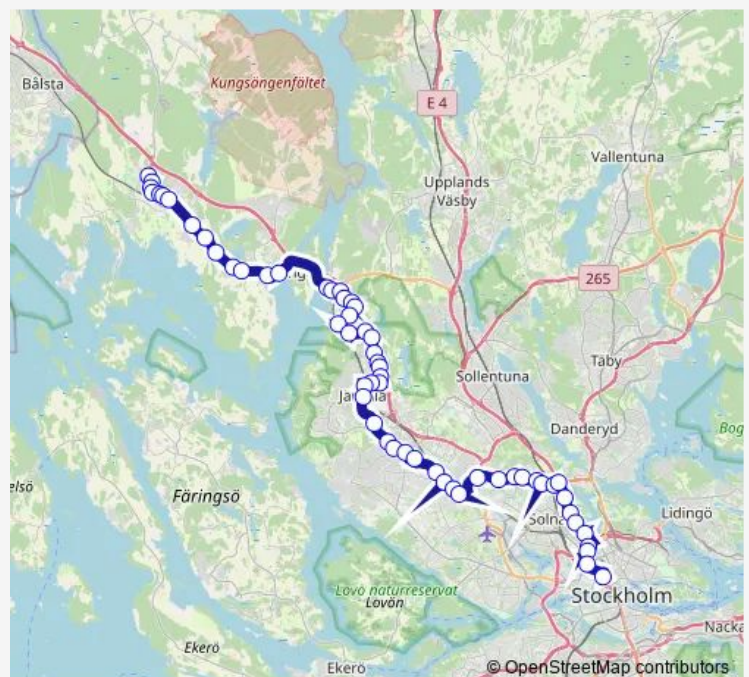

### Route schedule

Råby — Cityterminalen

Monday	03:23-01:23 <sup>+1</sup>
Tuesday	03:23-01:23 <sup>+1</sup>
Wednesday	03:23-02:27 <sup>+1</sup>
Thursday	03:23-02:27 <sup>+1</sup>
Friday	03:23-02:27 <sup>+1</sup>
Saturday	03:23-02:27 <sup>+1</sup>
Sunday	03:23-02:27 <sup>+1</sup>

### Route info

Direction: Råby

Stops: 58

Trip Duration: 1 hour 16 min

■ 591

BusMaps

Kallhälls station

Lädersättra