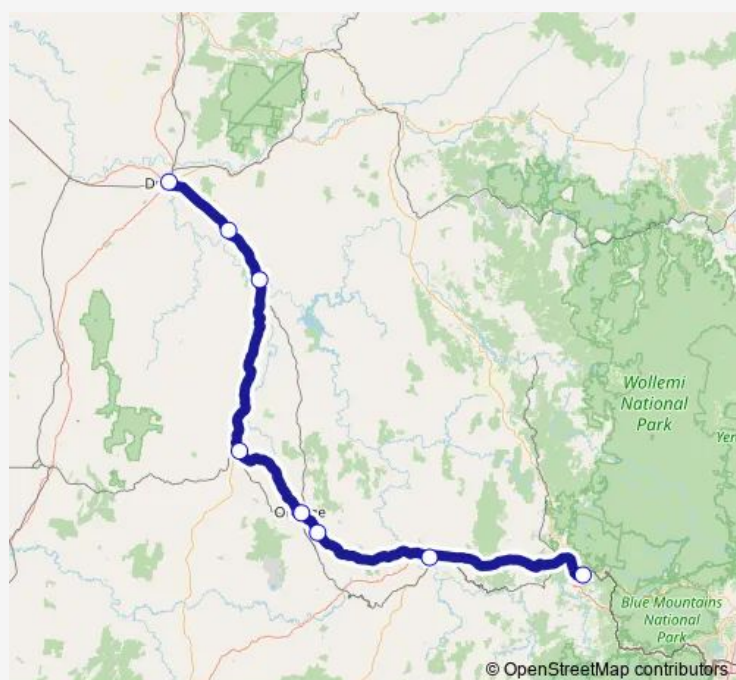

Bathurst Station, Coach Stop

Mitchell Hwy Opp Wentworth Main Mine

Orange Station, Coach Bay 2

Molong Station, Coach Stop

Wellington Station, Coach Stop

Mitchell Hwy At Mitchell St

Dubbo Station, Coach Bay 1

Route schedule

Lithgow Station, Railway Pde, Bay 1 — Dubbo Station, Coach Bay 1

Monday	—
Tuesday	15:30
Wednesday	—
Thursday	—
Friday	15:30
Saturday	—
Sunday	15:30-15:36

Route info

Direction: Lithgow Station, Railway Pde, Bay 1

Stops: 8

Trip Duration: 3 hour 45 min

591 — Lithgow to Dubbo

591 Regional Coach Service time schedules and route maps are available in an offline PDF at busmaps.com. Use the busmaps.com website to see live bus times, train schedule or subway schedule, and step-by-step directions for all public transit in Orange