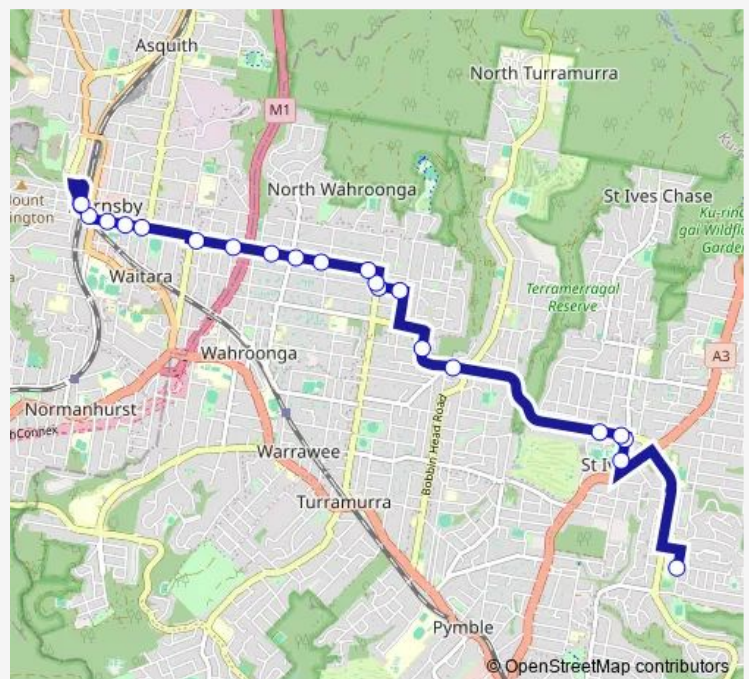

### Direction

St Ives High School, Yarrabung Rd — Hornsby Station, Stand A

21 stops

[Open route schedule](#)

- St Ives High School, Yarrabung Rd
- St Ives Community Hall, Memorial Av
- Memorial Av At Killeaton St
- St Ives Bowling And Recreation Club, Killeaton St
- Killeaton St After Collins Rd
- Burns Rd Before The Chase Rd
- Burns Rd At Trentino Rd
- Kintore St Opp Claude Cameron Grove Park
- Kintore St At Eastern Rd
- Eastern Rd At Kintore St
- Junction Rd After Eastern Rd
- Junction Rd After Wahroonga Av
- Junction Rd Before Grosvenor St
- Junction Rd Before Coonanbarra Rd
- Edgeworth David Av At Woonona Av
- Waitara Public School, Edgeworth David Av
- Edgeworth David Av Opp Willow Park
- Edgeworth David Av Opp Muriel St
- Hornsby Girls High School, Edgeworth David Av
- Pacific Hwy Opp Westfield Hornsby
- Hornsby Station, Stand A

### Route schedule

St Ives High School, Yarrabung Rd — Hornsby Station, Stand A

Monday	07:30-18:30
Tuesday	07:30-18:30
Wednesday	07:30-18:30
Thursday	07:30-18:30
Friday	07:30-18:30
Saturday	—
Sunday	—

### Route info

Direction: St Ives High School, Yarrabung Rd

Stops: 21

Trip Duration: 0 hour 37 min

591 — St Ives to Hornsby

## Direction

Hornsby Station, Stand A — St Ives Community Hall, Memorial Av

18 stops

[Open route schedule](#)

Hornsby Station, Stand A

Edgeworth David Av Opp Hornsby Girls High School

Willow Park Community Centre, Edgeworth David Av