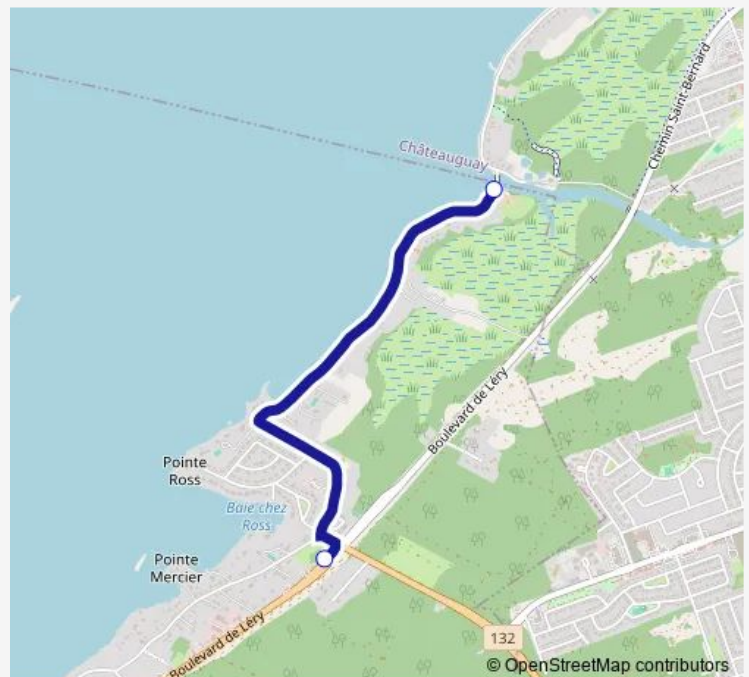

Communal Taxi Service T-1 Taxi collectif - Léry[Go to website](#)**Direction**

Limite municipale Léry — de Léry / René-Lévesque

2 stops

[Open route schedule](#)

Limite municipale Léry

de Léry / René-Lévesque

Route schedule

Limite municipale Léry — de Léry / René-Lévesque

Monday	04:54-22:18
Tuesday	04:54-21:59
Wednesday	04:54-22:18
Thursday	04:54-22:18
Friday	04:54-22:18
Saturday	05:48-22:18
Sunday	05:48-22:18

Route info

Direction: Limite municipale Léry

Stops: 2

Trip Duration: 0 hour 5 min

■ T-1 — Taxi collectif - Léry

Direction

de Léry / René-Lévesque — Limite municipale Léry

2 stops

Route info

Direction: de Léry / René-Lévesque

Stops: 2

Trip Duration: 0 hour 5 min

T-1 Communal Taxi Service time schedules and route maps are available in an offline PDF at busmaps.com. Use the busmaps.com website to see live bus times, train schedule or subway schedule, and step-by-step directions for all public transit in Mercier