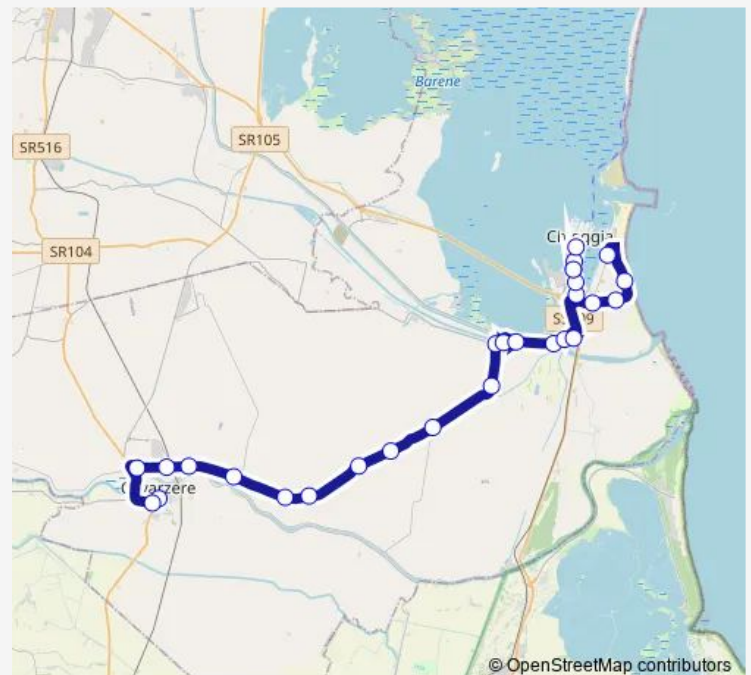

### Route schedule

Sottomarina — Cavarzere

Monday 13:05-17:10

Tuesday 13:05-17:10

Wednesday 13:05-17:10

Thursday 13:05-17:10

Friday 13:05-17:10

Saturday 13:05-15:00

### Route info

Direction: Sottomarina

Stops: 26

Trip Duration: 0 hour 44 min

© OpenStreetMap contributors

81e — Cavarzere - Sottomarina

Villaggio Busonera

Cavarzere Trieste

Sottomarina Da Verazzano

Sottomarina Pisani

Sottomarina

**Direction**

Sottomarina — Cavarzere

30 stops

[Open route schedule](#)

Sottomarina