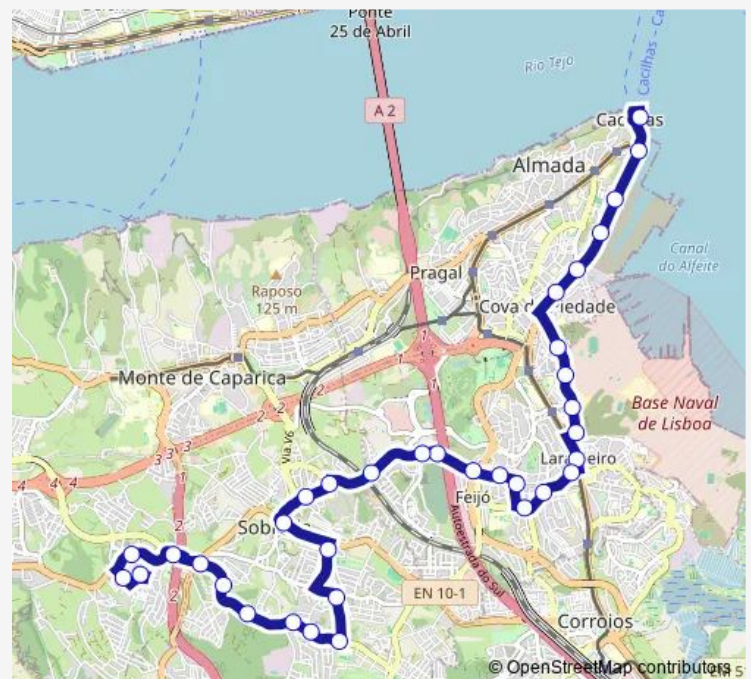

Feijó (Vale Mourelos 3)

Feijó (Externato/ Cemitério)

Feijó (Zona Industrial) Cemitério

Feijó (Mercado Levante) AV DR ANT Elvas

Feijó (R DR ANT Elvas 108) Farmácia

Feijó (R Clube Recreat Feijó)

Route schedule

R Nuno Tristão (Escola) — Cacilhas (Terminal) P10

Monday 05:45-22:15

Tuesday 05:45-22:25

Wednesday 05:45-22:15

Thursday 05:45-22:25

Friday 05:45-22:25

Saturday 06:00-22:25

Sunday 06:00-22:25

Route info

Direction: R Nuno Tristão (Escola)

Stops: 37

Trip Duration: 0 hour 40 min

3041 — Cacilhas (Terminal) - Caparica (Pilotos)

BusMaps

Feijóçça Francisco Taborda (Parque/Rot)

Laranjeiro (R Isid Ferreira) Farmácia

Thursday 06:40-23:15

Friday 06:40-23:15

Saturday 06:45-23:15

Sunday 06:45-23:15

Route info

Direction: Cacilhas (Terminal) P10

Stops: 35

Trip Duration: 0 hour 40 min