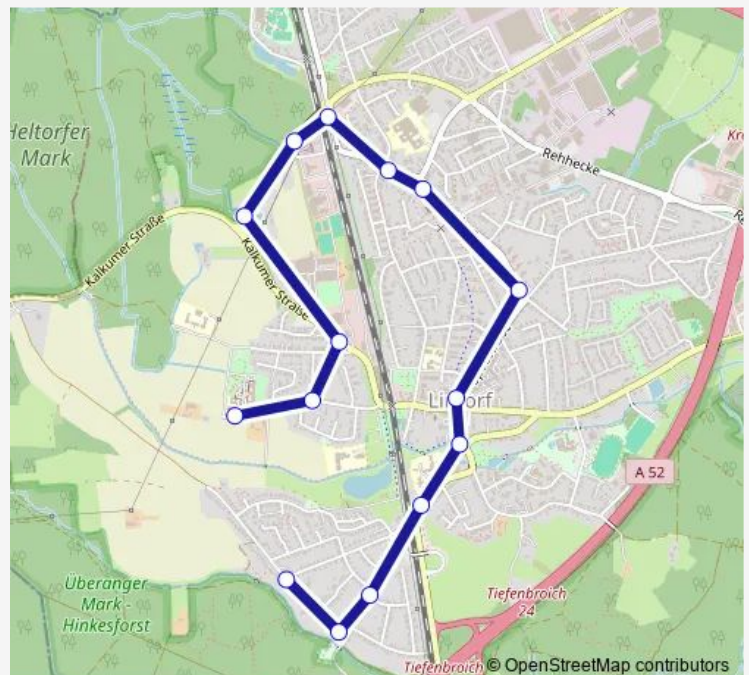

Ratingen Thunesweg

Ratingen Fliedner Krankenhaus

### Route schedule

Ratingen Mörikestraße — Ratingen Fliedner Krankenhaus

Monday 06:11-19:40

Tuesday 06:11-19:40

Wednesday 06:11-19:40

Thursday 06:11-19:40

Friday 06:11-19:40

Saturday 06:07-19:40

### Route info

Direction: Ratingen Mörikestraße

Stops: 14

Trip Duration: 0 hour 13 min

■ O19

BusMaps

## Route info

Direction: Ratingen Mörikestraße

Stops: 15

Trip Duration: 0 hour 13 min